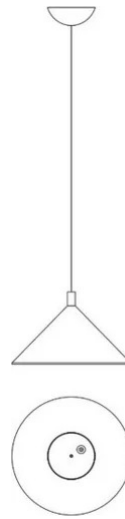

Cono

Ø 45 cm

Elio Martinelli

colors

Typology Pendant
Utilisation Indoor

230V 15 W E27

direct light

Hanging lamp direct light, in painted aluminium. Internal reflector lacquered in white colour. For Led bulb.
Available in two sizes.

Family Cono
Typology Pendant
Utilisation Indoor

Dimensions

Height 26 cm
Diameter 45 cm
Power supply cable length 400 cm
Weight 2.5 Kg

Materials

Structure aluminium Riflettore aluminium

Voltage 230V
Non dimmable