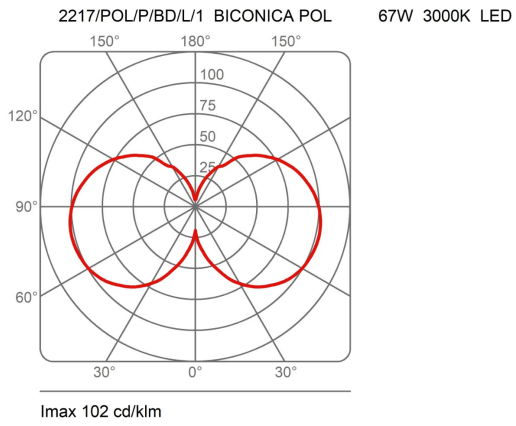

Family Biconica Pol  
 Typology Floor  
 Utilisation External

**Dimensions**

Height 195 cm  
 Diameter 38 cm  
 Power supply cable length 50+250 cm  
 Weight 12.4 Kg

**Materials**

Structure polyethylene Base iron

Voltage	230V	Watt	104 W
Power unit	Included	Lumen	5370 lm
Mounting Power Supply	Internal	CRI	>80
		Duration	50000 h
Power supply	Electronic power supply	CCT	3000 K
Dimming	Remote control	Energy class	F

## Photometric curves