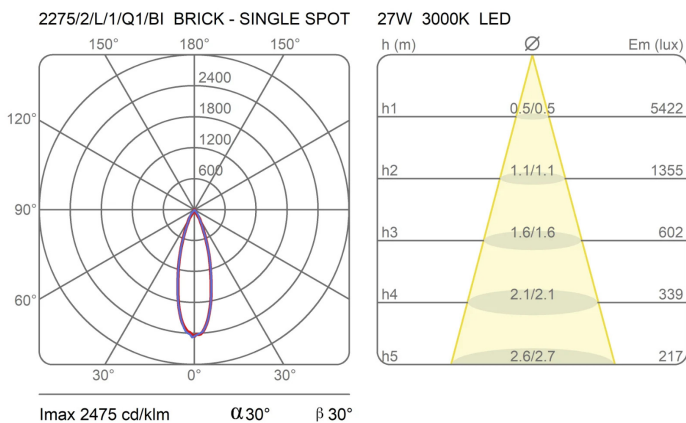

### Dimensions

Height	193 cm
Larghezza	15 cm
Diameter	32 (base) cm
Power supply cable length	0 cm
Weight	14 Kg

### Materials

Structure	aluminium	Base	iron
-----------	-----------	------	------

Voltage	230V	2 X Watt	25 W
Power unit	Included	Lumen	7500 lm ( 15000 lm )
Mounting Power Supply	Indoor	CRI	>90
Power supply	Electronic power supply	Duration	50000 h
Non dimmable		CCT	3000 K
		Energy class	D

### Photometric curves