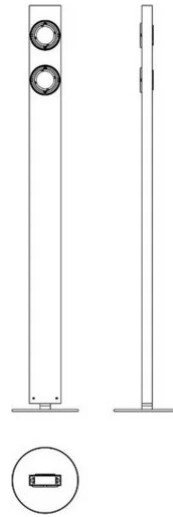

# Brick

Medium beam

Emiliana Martinelli

colors

Typology Floor  
Utilisation Indoor

230V 2x 25 W 7500 lm (15000lm )

direct light

Standing lamp, direct/adjustable light. Aluminium structure painted, swivel on the base. LED light source integrated. Complete of electronic drivers inside the body lamp.

### Dimensions

Height	193 cm
Larghezza	15 cm
Diameter	32 (base) cm
Power supply cable length	0 cm
Weight	14 Kg

### Materials

Structure	aluminium	Base	iron
-----------	-----------	------	------

Voltage	230V	2 X Watt	25 W
Power unit	Included	Lumen	7500 lm ( 15000 lm )
Mounting Power Supply	Indoor	CRI	>90
Power supply	Electronic power supply	Duration	50000 h
Non dimmable		CCT	3000 K
		Energy class	D

### Colour variant code

2275/2/L/1/Q1/BI

White

2275/2/L/1/Q1/NE

Black

Gallery