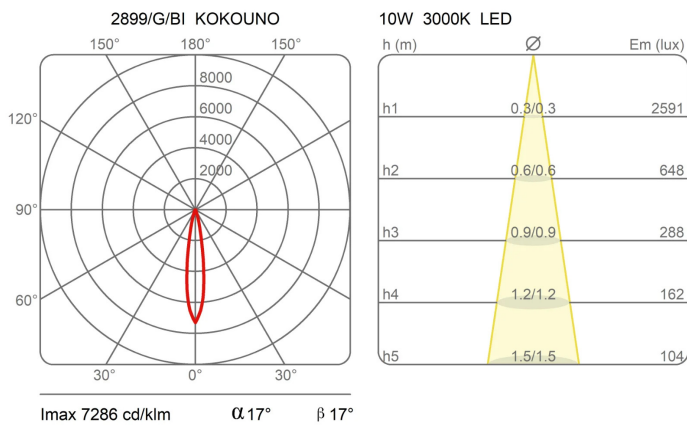

Dimensions

Lunghezza	50 cm
Diameter	5,5 cm
Weight	1,5 Kg

Materials

Structure	aluminium
-----------	-----------

Voltage	230V	Watt	8.6 W
Power unit	Included	Lumen	1080 lm
Mounting Power Supply	Internal	CRI	>90
Power supply	Electronic power supply	Duration	50000 h
Non dimmable		CCT	3000 K
		Energy class	E

Certifications

EcoLabel

Photometric curves

Colour variant code

2899/G/BI

White

2899/G/NE

Black