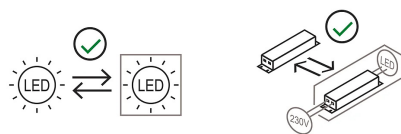

Certifications

EcoLabel