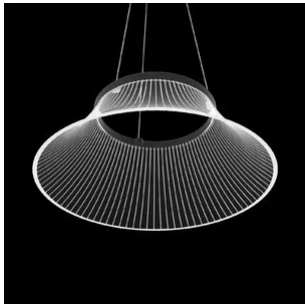

Plissé

Emiliana Martinelli

colors

Typology Pendant
Utilisation Indoor

230V 11.5 W 1150 lm

diffuse light

Hanging lamp, diffused light with transparent methacrylate diffuser and laser drawn lines effect which are lighted by LED light source inside the lacquered aluminium circular support to determinate the form.
Electronic driver integrated into the ceiling box.

Family	Plissé
Typology	Pendant
Utilisation	Indoor

Dimensions

Height	33 cm
Diameter	45 cm
Power supply cable length	400 cm
Weight	2 Kg

Materials

Structure	methacrylate	Elementi	aluminium
Canopy	aluminium		

EcoLabel

Photometric curves

Colour variant code

21002/AN

Anthracite

Gallery