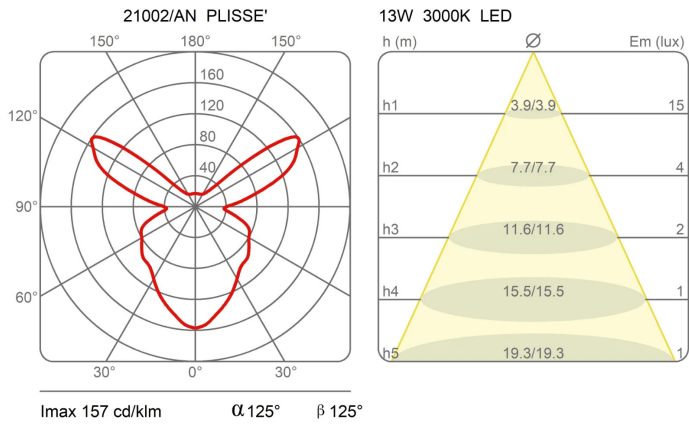

Photometric curves