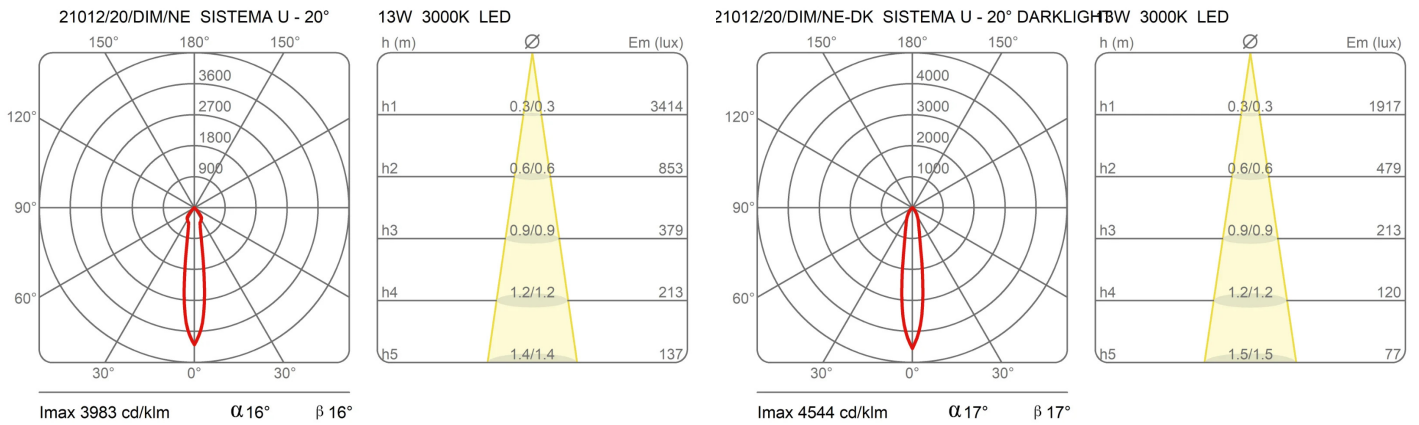

Certifications

EcoLabel

Photometric curves