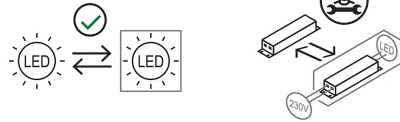

Certifications

EcoLabel