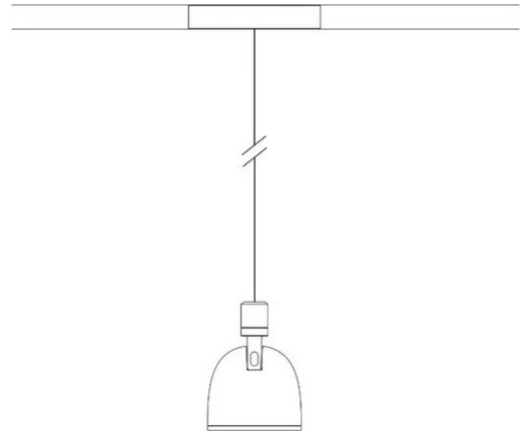

# Sistema U

Narrow beam - dimmable

Studio Natural

colors

Typology      Spotlight    Pendant

Utilisation    Indoor

48V    13 W    1950 lm

direct light

Suspension lamp with direct light, adjustable. Painted aluminum structure. LED light source with optics in different light beams. With suspension cable and 48V electrified track adapter.

Award

Family	Sistema U
Typology	Spotlight Pendant
Utilisation	Indoor

### Dimensions

Height	10 cm
Diameter	7 cm
Weight	0.5 Kg