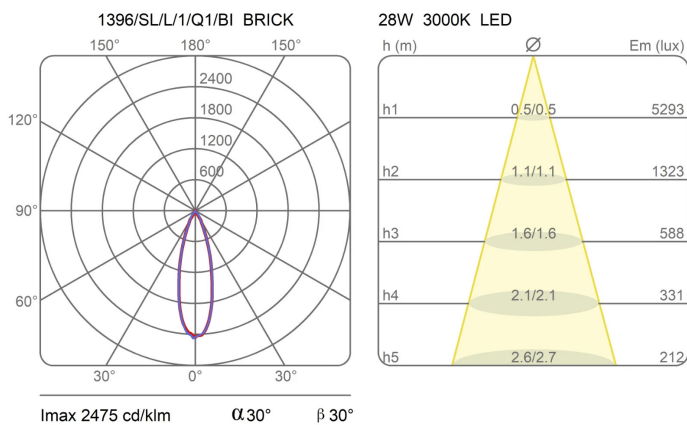

Family	Brick
Typology	Spotlight Wall
Utilisation	Indoor

Dimensions

Height	30 cm
Larghezza	15 cm
Profondità	11 cm
Power supply cable length	0 cm
Weight	1.3 Kg

Materials

Structure	aluminium	Base	aluminium
-----------	-----------	------	-----------

Photometric curves

Colour variant code

1396/S/L/1/Q1/BI

White

Gallery