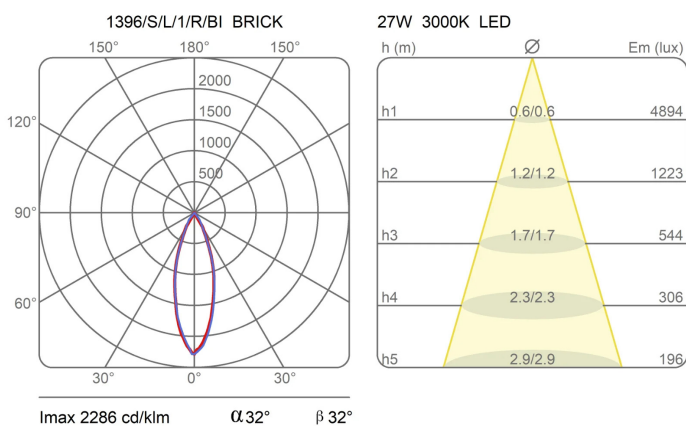

Family	Brick
Typology	Spotlight Wall
Utilisation	Indoor

Dimensions

Height	30 cm
Larghezza	15 cm
Profondità	11 cm
Power supply cable length	0 cm
Weight	1.3 Kg

Materials

Structure	aluminium	Base	aluminium
-----------	-----------	------	-----------

Photometric curves

Colour variant code

1396/S/L/1/R/BI

White

Gallery