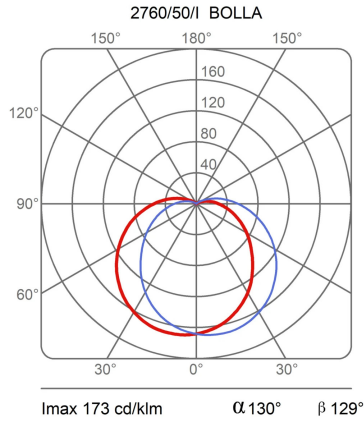

### Dimensions

Height	15 cm
Larghezza	35 cm
Lunghezza	35 cm
Power supply cable length	0 cm
Weight	1.55 Kg

### Certifications

Photometric curves

Colour variant code

2760/35/I

White

Gallery