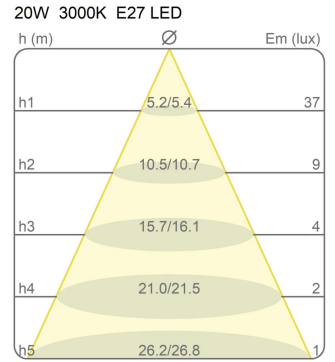

### Dimensions

Height	15 cm
Larghezza	35 cm
Lunghezza	35 cm
Power supply cable length	0 cm
Weight	1.55 Kg

### Certifications

Photometric curves

Colour variant code

2760/35/I

White

Gallery