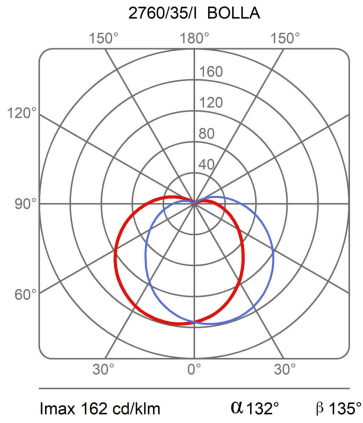

### Dimensions

Height	15 cm
Larghezza	35 cm
Lunghezza	35 cm
Power supply cable length	0 cm
Weight	1.55 Kg

### Certifications

Photometric curves

Colour variant code

2760/35/I

White

Gallery