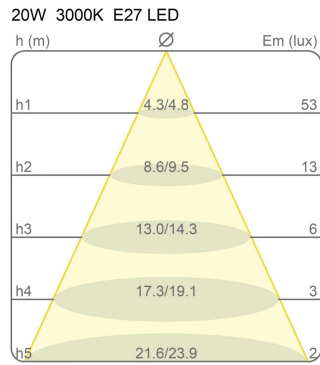

### Dimensions

Height	15 cm
Larghezza	35 cm
Lunghezza	35 cm
Power supply cable length	0 cm
Weight	1.55 Kg

### Certifications

Photometric curves

Colour variant code

2760/35/I

White

Gallery