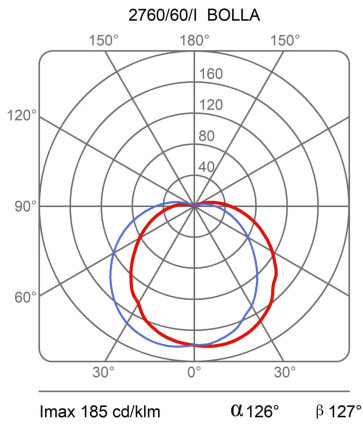

### Dimensions

Height	15 cm
Larghezza	35 cm
Lunghezza	35 cm
Power supply cable length	0 cm
Weight	1.55 Kg

### Certifications

Photometric curves

Colour variant code

2760/35/I

White

Gallery