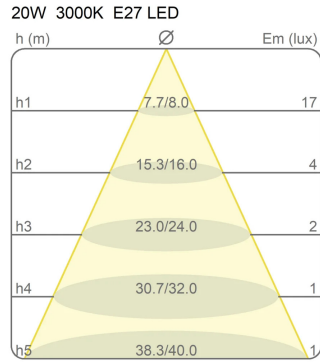

### Dimensions

Height	15 cm
Larghezza	35 cm
Lunghezza	35 cm
Power supply cable length	0 cm
Weight	1.55 Kg

### Certifications

Photometric curves

Colour variant code

2760/35/I

White

Gallery