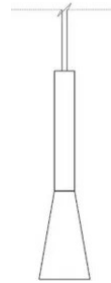

# Colibrì

Emiliana Martinelli

colors

Typology      Pendant  
Utilisation    Indoor

230V 6.5 W 630 lm

direct light

Suspended lamp, direct light. Painted aluminium structure. Integrated LED light source. Electronic ballast included in canopy.

Family	Colibri
Typology	Pendant
Utilisation	Indoor

**Dimensions**

Height	26 cm
Diameter	6 cm
Power supply cable length	400 cm
Weight	0.7 Kg

**Materials**

Structure	aluminium	Diffuser	polycarbonate
Canopy	aluminium		

Colour variant code

21015/NE

Black

21015/GI

Yellow

21015/BI

White

Gallery