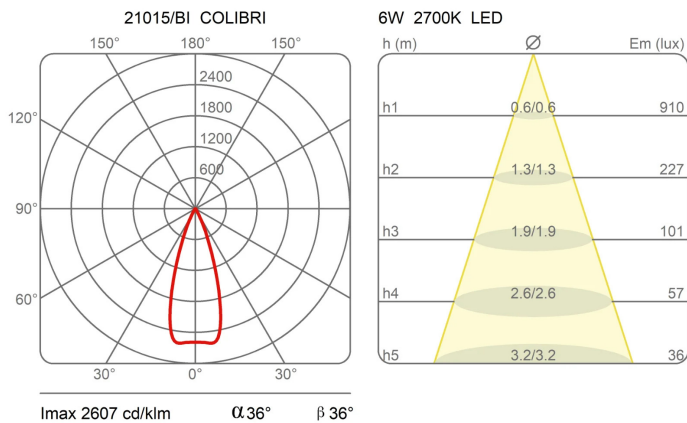

Family	Colibri
Typology	Pendant
Utilisation	Indoor

**Dimensions**

Height	26 cm
Diameter	6 cm
Power supply cable length	400 cm
Weight	0.7 Kg

**Materials**

Structure	aluminium	Diffuser	polycarbonate
Canopy	aluminium		

Voltage	230V	Watt	6.5 W
Power unit	Included	Lumen	630 lm
Mounting Power Supply	External	CRI	>80
Power supply	Electronic power supply	Duration	50000 h
Non dimmable		CCT	2700 K
		Energy class	F

**Certifications****EcoLabel****Photometric curves**