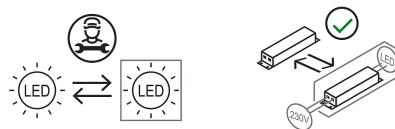

Certifications