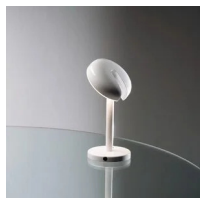

Colour variant code

832/CL/BI

832/CL/GI

Yellow

832/CL/NE

Black

832/CL/AZ

Azure

White