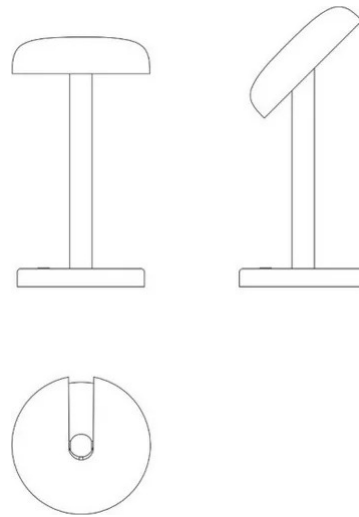

# Cabriolette Cordless

Studio Natural

colors

Typology Table  
Utilisation Indoor

5V 1.5 W 220 lm

direct light

adjustable light

Cordless table lamp providing direct adjustable light. Painted die-cast aluminium structure. Integrated LED light source. Rechargeable battery with USB-C cable included, duration 8 hours, battery supplied. USB charger to be ordered separately.

Family Cabriolette cordless  
 Typology Table  
 Utilisation Indoor

**Dimensions**

Height 28 cm  
 Diameter 14 (base) 15,5 (diffusore) cm  
 Weight 1.5 Kg

**Materials**

Structure aluminium Diffuser methacrylate O40