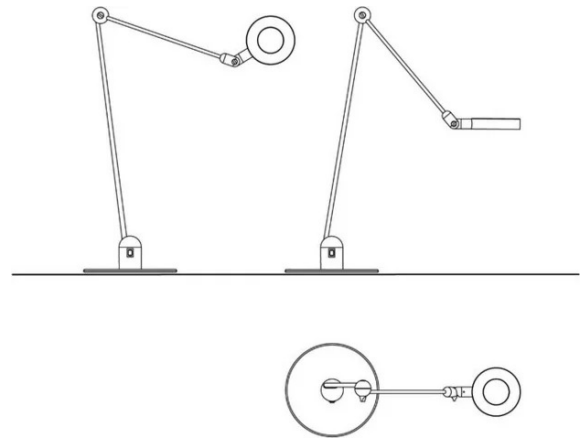

# L'amica

Elio Martinelli  
Emiliana Martinelli

colors

Typology      Table  
Utilisation    Indoor

230V 7.2 W 800 lm

direct light

indirect light

Table lamp diffused and direct light, swivel arm with adjustable painted aluminium head. Details in painted metal. Joints in resin. Base in metal and resin. LED light source integrated. Electronic driver with double intensity of light on the plug.

Family	l'Amica
Typology	Table
Utilisation	Indoor

**Dimensions**

Larghezza	115 cm
Diameter	12 cm
Power supply cable length	200 cm
Weight	3 Kg

**Materials**

Structure	iron	Diffuser	methacrylate 040
Riflettore	aluminium	Base	iron
Elementi	nylon		