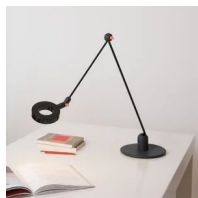

Family	l'Amica
Typology	Table
Utilisation	Indoor

Dimensions

Larghezza	115 cm
Diameter	12 cm
Power supply cable length	200 cm
Weight	3 Kg

Materials

Structure	iron	Diffuser	methacrylate 040
Riflettore	aluminium	Base	iron
Elementi	nylon		

Voltage	230V	Watt	7.2 W
Power unit	Included	Lumen	800 lm
Mounting Power Supply	External	CRI	>80
Power supply	Electronic plug-in power supply	Duration	50000 h
Dimming	No dimmable	CCT	3000 K
		Energy class	F

Certifications

Colour variant code

736/L/NE