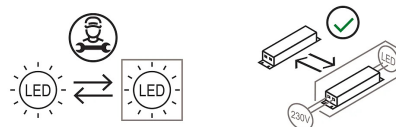

Certifications