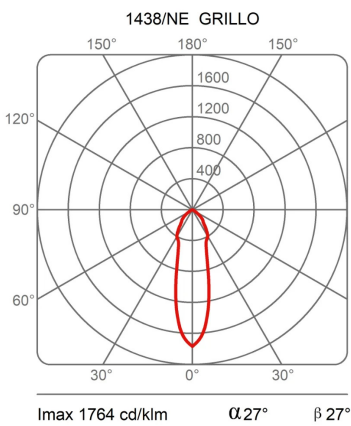

# Grillo

Emiliana Martinelli

colors

Typology      Spotlight  
Utilisation    Indoor

230V 8 W 840 lm

direct light

A small adjustable and directional light suitable for museum exhibitions. Anodized aluminium structure. Integrated LED light source, remote electronic driver (code 505X - excluded).

Family Grillo  
 Typology Spotlight  
 Utilisation Indoor

**Dimensions**

Lunghezza 4 cm  
 Diameter 3 cm  
 Weight 0.2 Kg

**Materials**

Structure aluminium

Voltage	230V	Watt	8 W
Power unit	Excluded	Lumen	840 lm
Mounting Power Supply	External	CRI	>80
Power supply	Electronic power supply	CCT	3000 K
Dimming	No dimmable	Energy class	

**Certifications**

**Photometric curves**

4W 3000K LED

h (m)	Ø	Em (lux)
h1	0.5/0.5	351
h2	1.0/1.0	88
h3	1.5/1.5	39
h4	1.9/1.9	22
h5	2.4/2.4	14

Accessories

505X

Electronic power supply 20W

---