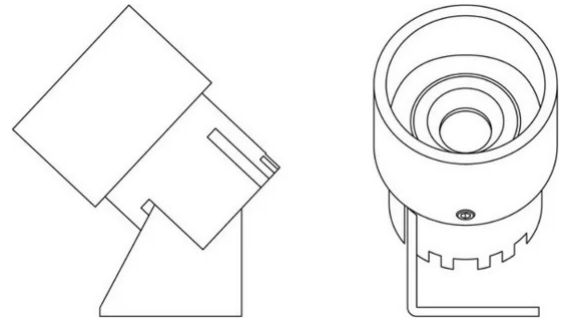

# Grillo

Emiliana Martinelli

colors

Typology      Spotlight  
Utilisation    Indoor

230V 8 W 840 lm

direct light

A small adjustable and directional light suitable for museum exhibitions. Anodized aluminium structure. Integrated LED light source, remote electronic driver (code 505X - excluded).

Family Grillo  
 Typology Spotlight  
 Utilisation Indoor

**Dimensions**

Lunghezza 4 cm  
 Diameter 3 cm  
 Weight 0.2 Kg

**Materials**

Structure aluminium

Voltage	230V	Watt	8 W
Power unit	Excluded	Lumen	840 lm
Mounting Power Supply	External	CRI	>80
Power supply	Electronic power supply	CCT	3000 K
Dimming	No dimmable	Energy class	

**Certifications**

**Photometric curves**

4W 3000K LED

h (m)	Ø	Em (lux)
h1	0.5/0.5	351
h2	1.0/1.0	88
h3	1.5/1.5	39
h4	1.9/1.9	22
h5	2.4/2.4	14

Accessories

505X

Electronic power supply 20W

---