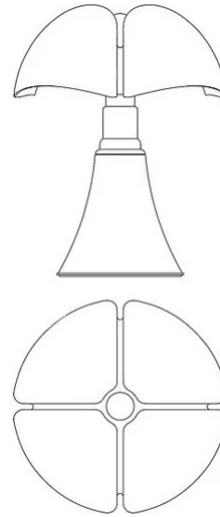

Minipipistrello POP

Gae Aulenti

colors

Typology	Table
Utilisation	Indoor

230V 5.8 W 772 lm

diffuse light

Authentic lamp with a distinct personality, designed by Gae Aulenti in 1965 for the Olivetti showroom in Paris, in the dark brown colour.

The selection has grown over time in terms of color and size, offering large, medium, and mini options. There's also a cordless version available in mini.

The new 2023 edition has a Pop yellow color and is numbered and signed by Gae Aulenti. Pipistrello Pop features a polished yellow painted aluminum frame, a stainless-steel telescope, and a white opal methacrylate diffuser. The diffuser's base, knob, and ring nut are all made of polished black painted metal.

Dimmable LED light source integrated with an electronic plug-in ballast.

Each Pipistrello Mini has a fixed telescope; it cannot be extended. The shape is retained, but not the mechanical movement.

Family	Minipistrello POP
Typology	Table
Utilisation	Indoor

Dimensions

Height	35 cm
Diameter	27 cm
Power supply cable length	45+200 cm
Weight	2.2 Kg

Materials

Structure	aluminium stainless steel	Diffuser	methacrylate O40
Base	iron		

Voltage	230V	Watt	5.8 W
Power unit		Lumen	772 lm
Mounting Power Supply	External	CRI	>80
Power supply	Electronic dimmable plug-in power supply unit	Duration	50000 h
Dimming	Touch on body	CCT	2700 K
		Energy class	E