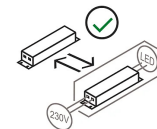

Certifications

Colour variant code

620/J/DIM/NE/GI

Yellow