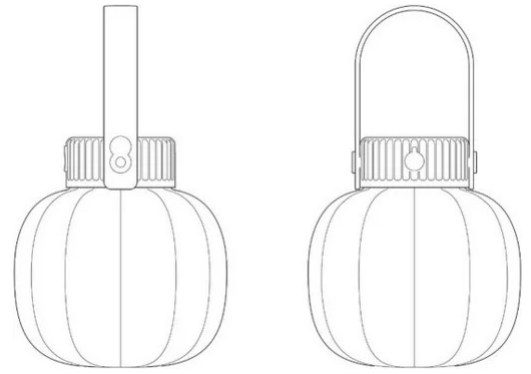

Kiki Cordless

Paola Navone

colors

Typology	Table
Utilisation	External

3,6V 2.1 W 222 lm

diffuse light

Kiki, portable diffused-light version, cordless, with rechargeable battery (battery life: 5 hours) and with USB cable. Kiki is ready to bring along anywhere. On your terrace, in the garden, on the lawn for a romantic evening, to illuminate a nighttime party, wherever you want... Resin-molded support, black, and cabled for integrated LED light source. Diffuser in rotomolded polyethylene.

Complete with interchangeable silicone handle in black, red, grey or green

Charger supplied on request (code 40065)

Award

Family Kiki Cordless
Typology Table
Utilisation External

Dimensions

Height 15,3 cm
Diameter 14,5 cm
Weight 0.5 Kg

Materials

Structure resin Diffuser polyethylene

Voltage 3,6V
Watt 2.1 W
Lumen 222 lm
CRI >80
Duration 50000 h
CCT 2700 K
Energy class F

Certifications

Colour variant code

21004/DIM/CL/NE

Black

Gallery