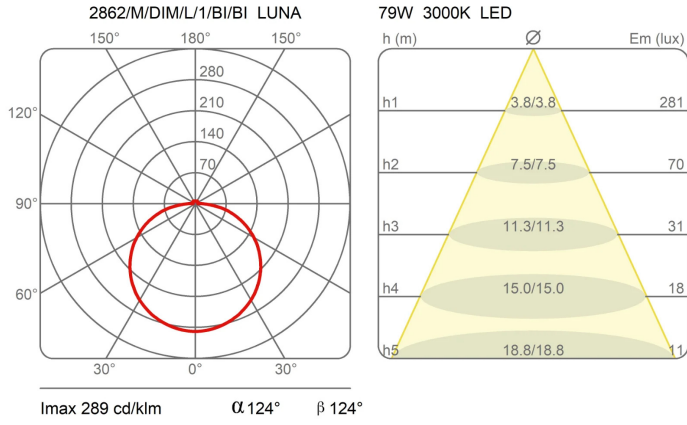

Photometric curves