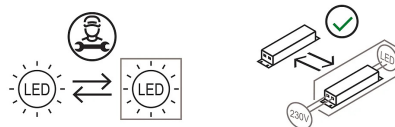

Certifications

EcoLabel