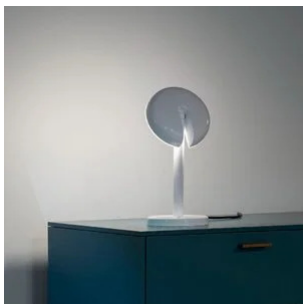

Colour variant code

832/BI