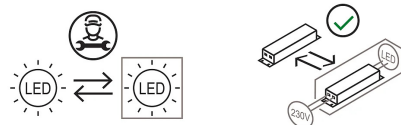

Certifications

Colour variant code

2303/NE

Black

2303/VE

Green