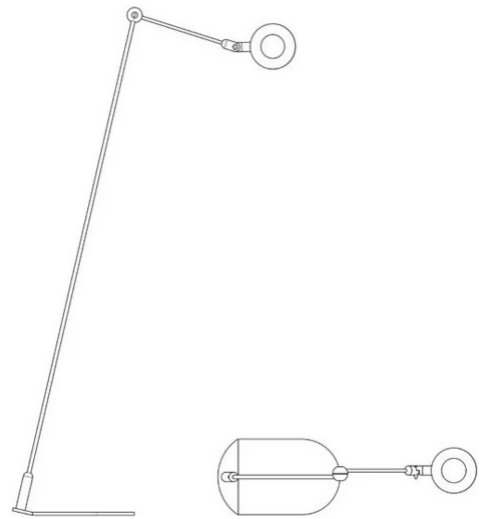

# L'Amica

Emiliana Martinelli

colors

Typology Floor  
Utilisation Indoor

230V 7.2 W 800 lm

direct light

indirect light

A floor version of the l'Amica table lamp, with adjustable arm and reflector to light your relaxation corner. Aluminum structure painted. LED light source integrated. Electronic driver on the plug.

### Dimensions

Height	125 cm
Power supply cable length	150 cm
Weight	4.5 Kg

### Materials

Structure	iron	Diffuser	methacrylate 040
Riflettore	aluminium	Base	iron
Elementi	nylon		

Voltage	230V	Watt	7.2 W
Power unit	Included	Lumen	800 lm
Mounting Power Supply	External	CRI	>80
Power supply	Electronic plug-in power supply	Duration	50000 h
Dimming	No dimmable	CCT	3000 K
		Energy class	F