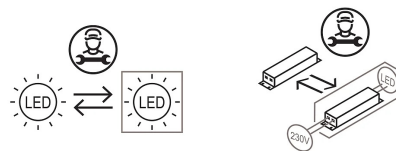

Certifications

Colour variant code

2901/BI

White

2901/RO

Red

2901/BZ

Bronze

2901/OV

Vintage
Brass