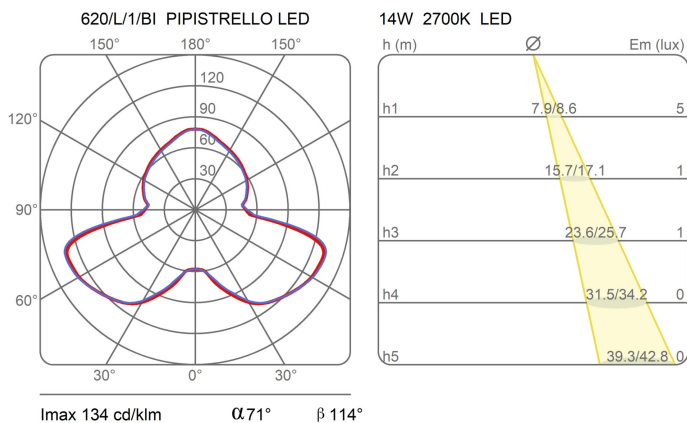

Family	Pipistrello
Typology	Table Floor
Utilisation	Indoor

Dimensions

Height	66 - 86 cm
Diameter	55 cm
Power supply cable length	45+200 cm
Weight	9.6 Kg

Materials

Structure	aluminium brass copper stainless steel	Diffuser	methacrylate O40
Base	iron		

Voltage	230V	Watt	14 W
Power unit	Included	Lumen	1400 lm
Mounting Power Supply	External	CRI	>80
Power supply	Electronic dimmable power supply	Duration	50000 h
Dimming	Dimmer on the cable	CCT	2700 K
		Energy class	E

Certifications

Photometric curves