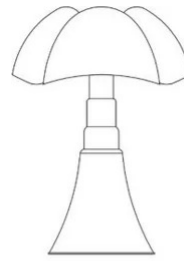

Pipistrello

Classic led

Gae Aulenti

colors

Typology Table Floor
Utilisation Indoor

230V 14 W 1400 lm

Table or standing lamp with diffused light, adjustable height. Glazed stainless steel telescope. White opal methacrylate diffuser. Structure and knob in painted aluminum. LED light source integrated, dimmable, electronic driver on the plug.

Family	Pipistrello
Typology	Table Floor
Utilisation	Indoor

**Dimensions**

Height	66 - 86 cm
Diameter	55 cm
Power supply cable length	45+200 cm
Weight	9.6 Kg

**Materials**

Structure	aluminium brass copper stainless steel	Diffuser	methacrylate O40
Base	iron		