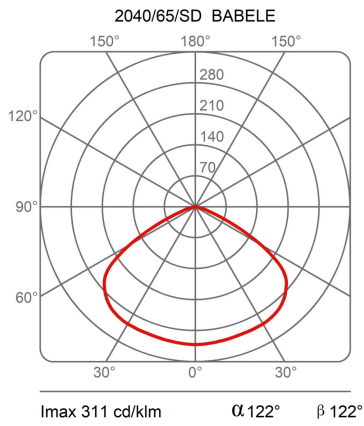

Family Babele
Typology Pendant
Utilisation Indoor

Dimensions

Height 26 cm
Diameter 45 cm
Power supply cable length 400 cm
Weight 2.5 Kg

Materials

Structure aluminium Canopy abs

Voltage 230V
Dimming No dimmable

Certifications

Photometric curves

Colour variant code

2040/J

Micaceous

Gallery