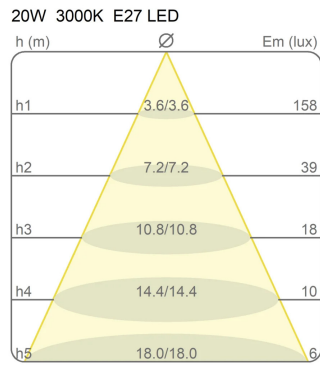

Family Babele
Typology Pendant
Utilisation Indoor

Dimensions

Height 26 cm
Diameter 45 cm
Power supply cable length 400 cm
Weight 2.5 Kg

Materials

Structure aluminium Canopy abs

Voltage 230V
Dimming No dimmable

Certifications

Photometric curves

Colour variant code

2040/J

Micaceous

Gallery