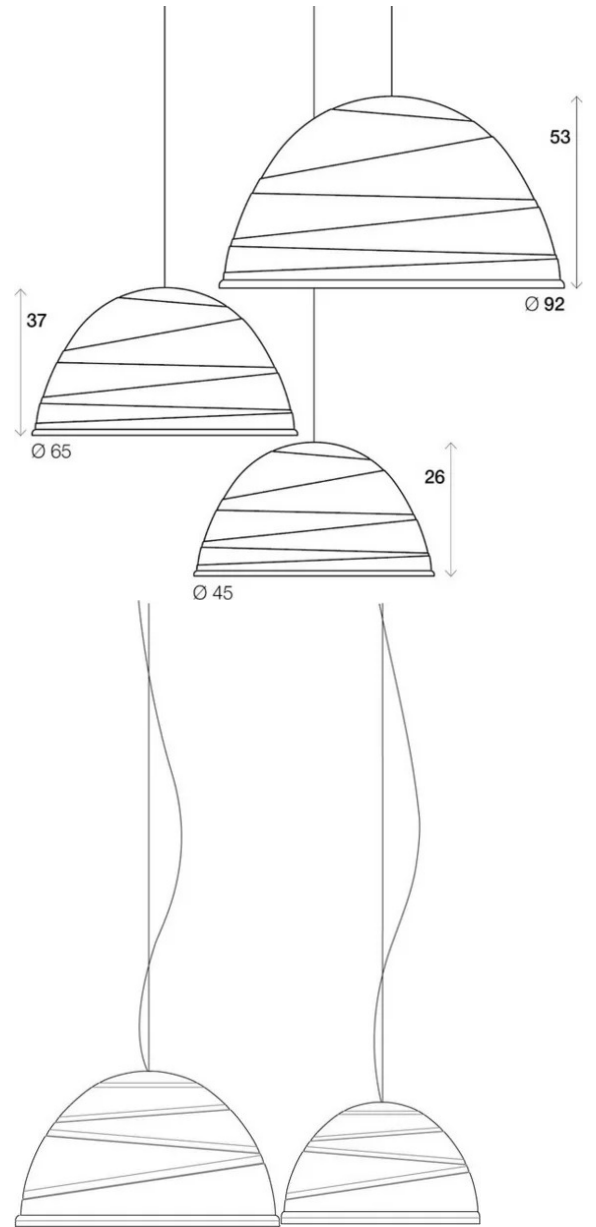

Babele

Ø 40 cm

Marc Sadler

colors

Typology Pendant
Utilisation Indoor

230V 15 W E27

direct light

diffuse light

Hanging lamp for direct light in turned aluminium and painted externally with different shades of micaceous color, golden inside. Suspended with steel cables, produced in 3 diameters: Ø 45cm, Ø 65cm and Ø 92cm.

Designed by Marc Sadler in 2005 for Martinelli Luce, the surface of the lamp is characterized by circular ribs of different diameters arranged in almost parallel planes to describe a path: the path of man towards the infinite light and truth as opposed to the boring life. Babele has a strong personality, which attracts attention, able to fill the space.

Family Babele
Typology Pendant
Utilisation Indoor

Dimensions

Height 26 cm
Diameter 45 cm
Power supply cable length 400 cm
Weight 2.5 Kg

Materials

Structure aluminium Canopy abs

Voltage 230V
Dimming No dimmable