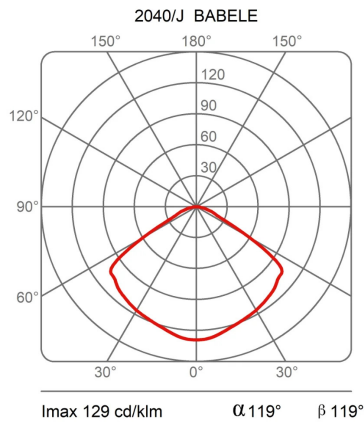

Family Babele
Typology Pendant
Utilisation Indoor

Dimensions

Height 26 cm
Diameter 45 cm
Power supply cable length 400 cm
Weight 2.5 Kg

Materials

Structure aluminium Canopy abs

Voltage 230V
Dimming No dimmable

Certifications

Photometric curves

Colour variant code

2040/J

Micaceous

Gallery