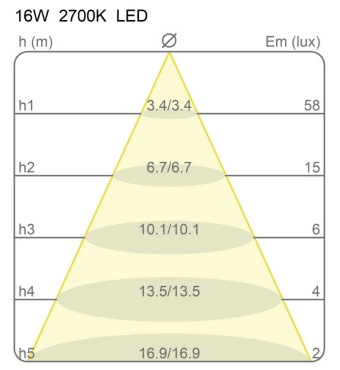

Family Babele
Typology Pendant
Utilisation Indoor

Dimensions

Height 26 cm
Diameter 45 cm
Power supply cable length 400 cm
Weight 2.5 Kg

Materials

Structure aluminium Canopy abs

Voltage 230V
Dimming No dimmable

Certifications

Photometric curves

Colour variant code

2040/J

Micaceous

Gallery