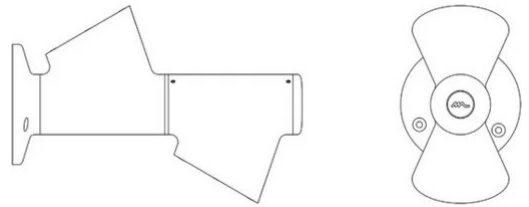

Bruco

2 heads

Studio Natural

colors

Typology Wall
Utilisation External

230V 2x 16 W 820 lm (1640lm)

direct light

Outdoor lamp, diffused light, aluminium die casting, a two heads, painted in anthracite and corten colors.

Awards:
iF Design Award 2019

Award

Family Bruco
 Typology Wall
 Utilisation External

Dimensions

Height 21,4 cm
 Profondità 31 cm
 Diameter 13 cm
 Weight 2.2 Kg

Materials

Structure aluminium
 Base aluminium
 Diffuser polycarbonate