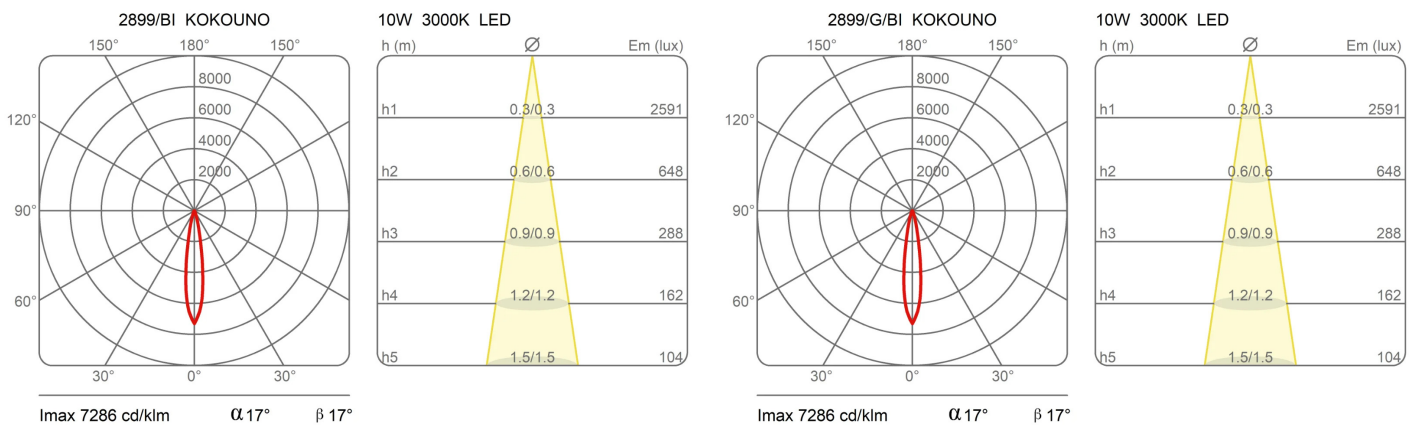

Certifications

Photometric curves