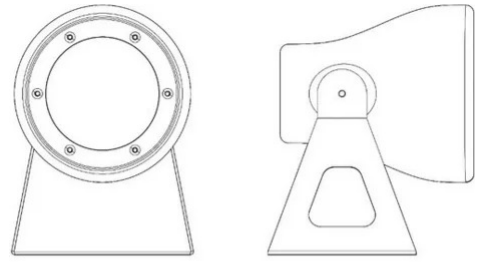

Frog

Emiliana Martinelli

colors

Typology Spotlight Wall
Utilisation External

230V 15 W 1400 lm E27

Outdoor lamp with adjustable direct light. With painted aluminium base. Lamp body moulded in polyethylene with rotational technology.

For LED bulb, complete with cable and plug.

Bulbs available cod.:

510X beam medium

511X beam wide

513Y RGB-W bulb

Family Frog
Typology Spotlight Wall
Utilisation External

Dimensions

Profondità 30 cm
Lunghezza 25 cm
Diameter 18 cm
Weight 4.7 Kg