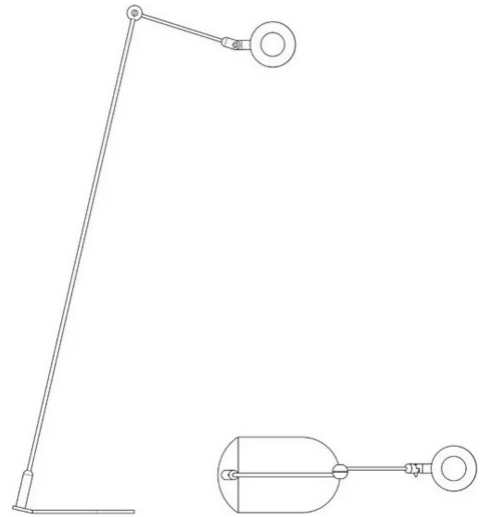

# L'Amica

Emiliana Martinelli

colors

Typology Floor  
Utilisation Indoor

230V 7 W 800 lm

direct light

indirect light

A floor version of the L'Amica table lamp, with adjustable arm and reflector to light your relaxation corner. Aluminum structure painted. LED light source integrated. Electronic driver on the plug.

Family	L'Amica
Typology	Floor
Utilisation	Indoor

**Dimensions**

Height	125 cm
Power supply cable length	150 cm
Weight	4.5 Kg

**Materials**

Structure	iron	Diffuser	methacrylate 040
Riflettore	aluminium	Base	iron
Elementi	nylon		

Voltage	230V	Watt	7 W
Power unit		Lumen	800 lm
Mounting Power Supply	External	CRI	>80
Power supply	Electronic plug-in power supply	Duration	50000 h
Dimming	No dimmable	CCT	3000 K
		Energy class	F

**Certifications**