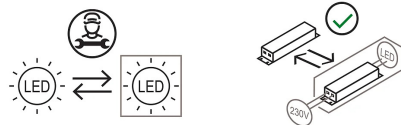

Certifications

Colour variant code