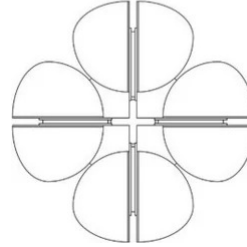

Ruspa

Gae Aulenti

colors

Typology Table
Utilisation Indoor

230V 8x 5 W E14

direct light

indirect light

Table lamp with direct light and indirect, in painted aluminium, consists of 4 fixed arms on the base with independent rotation of the reflectors on the ends of arms. For Led bulbs.

Family	Ruspa
Typology	Table
Utilisation	Indoor

Dimensions

Height	58 cm
Diameter	60 cm
Power supply cable length	40+200 cm
Weight	42 Kg

Materials

Structure	aluminium	Riflettore	aluminium
Base	aluminium		

Voltage	230V	8 X
Non dimmable		