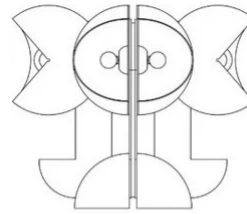

Ruspa

Gae Aulenti

colors

Typology Table
Utilisation Indoor

230V 8x 5 W E14

direct light

indirect light

Table lamp with direct light and indirect, in painted aluminium, consists of 4 fixed arms on the base with independent rotation of the reflectors on the ends of arms. For Led bulbs.

Family	Ruspa
Typology	Table
Utilisation	Indoor

Dimensions

Height	58 cm
Diameter	60 cm
Power supply cable length	40+200 cm
Weight	42 Kg

Materials

Structure	aluminium	Riflettore	aluminium
Base	aluminium		

Voltage	230V	8 X
Non dimmable		