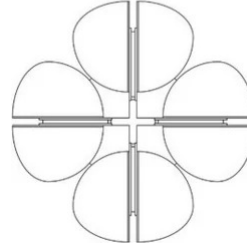

# Ruspa

Gae Aulenti

colors

Typology Table  
Utilisation Indoor

230V 8x 5 W E14

direct light

indirect light

Table lamp with direct light and indirect, in painted aluminium, consists of 4 fixed arms on the base with independent rotation of the reflectors on the ends of arms. For Led bulbs.

Family	Ruspa
Typology	Table
Utilisation	Indoor

**Dimensions**

Height	58 cm
Diameter	60 cm
Power supply cable length	40+200 cm
Weight	42 Kg

**Materials**

Structure	aluminium	Riflettore	aluminium
Base	aluminium		