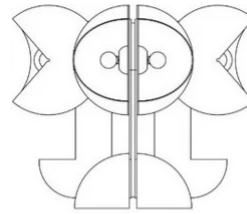

# Ruspa

Gae Aulenti

colors

Typology Table  
Utilisation Indoor

230V 8x 5 W E14

direct light

indirect light

Table lamp with direct light and indirect, in painted aluminium, consists of 4 fixed arms on the base with independent rotation of the reflectors on the ends of arms. For Led bulbs.

Family	Ruspa
Typology	Table
Utilisation	Indoor

**Dimensions**

Height	58 cm
Diameter	60 cm
Power supply cable length	40+200 cm
Weight	42 Kg

**Materials**

Structure	aluminium	Riflettore	aluminium
Base	aluminium		