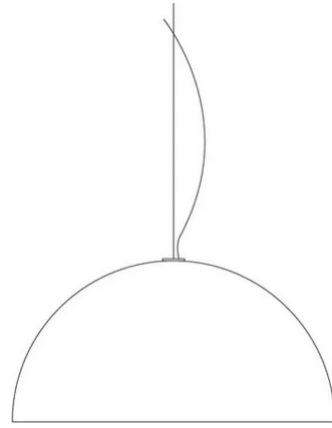

# Blow

Elio Martinelli

colors

Typology      Pendant  
Utilisation    Indoor

230V 15 W E27

diffuse light

Hanging lamp diffused light. White opal methacrylate diffuser. Detail and canopy in painted metal. For Led bulb.

Family Blow  
Typology Pendant  
Utilisation Indoor

**Dimensions**

Height 42,5 cm  
Diameter 85 cm  
Power supply cable length 400 cm  
Weight 8 Kg

**Materials**

Diffuser methacrylate 050 Canopy abs

Voltage 230V  
Non dimmable