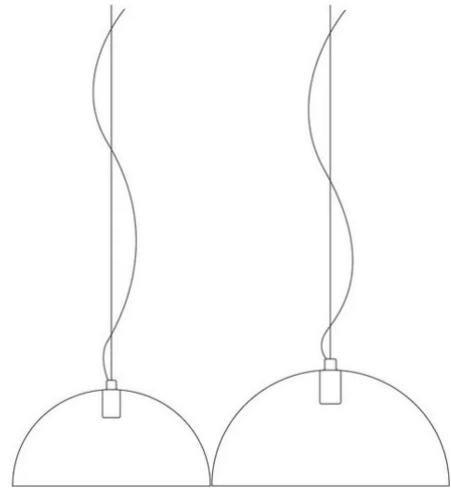

Bubbles

Ø 45 cm

Emiliana Martinelli

Elio Martinelli

colors

Typology Pendant
Utilisation Indoor

230V 15 W E27

diffuse light

Hanging lamp diffused light. Colour methacrylate diffuser. Chromed metal support. For Led bulb.

Family Bubbles
Typology Pendant
Utilisation Indoor

Dimensions

Diameter 45 cm
Power supply cable length 400 cm
Weight 2.5 Kg

Materials

Diffuser methacrylate Canopy aluminium

Voltage 230V
Non dimmable

Certifications

EcoLabel

Colour variant code

2033/45/C/GI

2033/45/C/AR