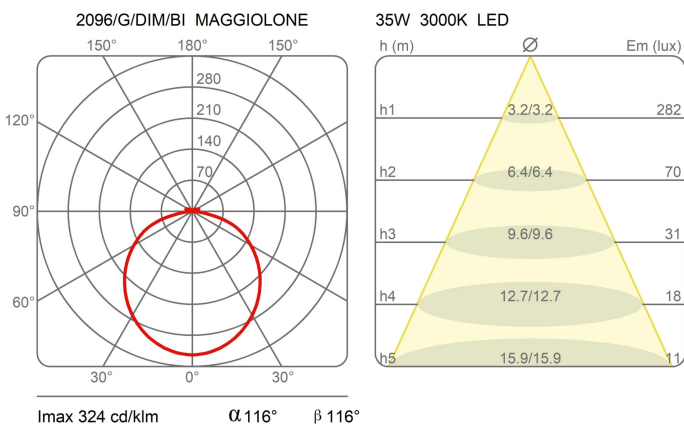

Maggiolone

Ø 85 cm - 3000K

Emiliana Martinelli

colors

Typology Pendant
Utilisation Indoor

230V 32 W 4890 lm

diffuse light

Hanging lamp, diffused light, painted aluminium structure. White frost methacrylate diffuser. LED light source integrated. Electronic dimmable Push/Dali driver inside the ceiling stud. Available two sizes.

Family	Maggiolone
Typology	Pendant
Utilisation	Indoor

Dimensions

Height	17 cm
Diameter	85 cm
Power supply cable length	400 cm
Weight	6.8 Kg

Materials

Structure	aluminium	Diffuser	methacrylate
Canopy	aluminium		

Voltage	230V	Watt	32 W
Power unit	Included	Lumen	4890 lm
Mounting Power Supply	External	CRI	>80
Power supply	Electronic power supply	Duration	50000 h
Dimming	Push Dali2	CCT	3000 K
		Energy class	D

Certifications

EcoLabel

Photometric curves

Colour variant code

2096/G/DIM/BI

White

2096/G/DIM/NE

Black

2096/G/DIM/GI