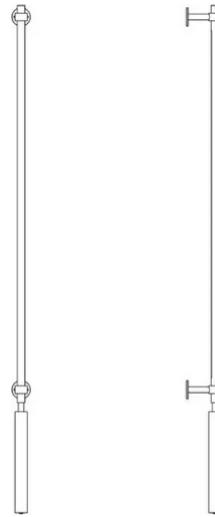

# Colibrì

Revolving

Emiliana Martinelli

colors

Typology Wall  
Utilisation Indoor

230V 13 W 2140 lm

direct light

indirect light

Wall lamp swivel direct/indirect light. Painted aluminium structure. LED light source integrated and electronic driver integrated in the body lamp.

Family	Colibri
Typology	Wall
Utilisation	Indoor

### Dimensions

Profondità	11,5 cm
Lunghezza	167 cm
Diameter	2,5 cm
Power supply cable length	0 cm
Weight	1,7 Kg

### Materials

Structure	aluminium	Diffuser	methacrylate 040
Elementi	aluminium		

Voltage	230V	Watt	13 W
Power unit	Included	Lumen	2140 lm
Mounting Power Supply	Internal	CRI	>80
Power supply	Electronic power supply	Duration	50000 h
Non dimmable		CCT	3000 K
		Energy class	D