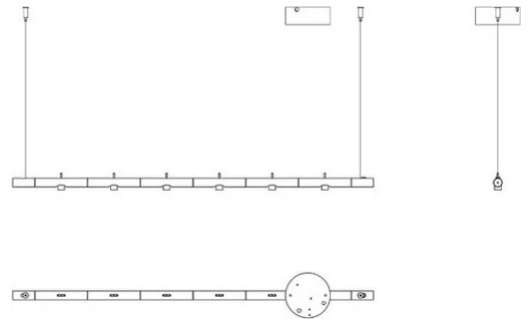

Colibrì

6 spots

Emiliana Martinelli

colors

Typology Pendant
Utilisation Indoor

230V 6x 12.6 W 300 lm (1800lm)

direct light

indirect light

diffuse light

Hanging devices swivel direct/indirect light for six led swivel independents heads. Painted aluminium tubular structure, suspended with steel cables. LED light source integrated. Electronic driver included in canopy.

Family	Colibri
Typology	Pendant
Utilisation	Indoor

Dimensions

Lunghezza	100 cm
Diameter	2,5 cm
Power supply cable length	400 cm
Weight	1.5 Kg

Materials

Structure	aluminium	Diffuser	polycarbonate
Canopy	aluminium		

Photometric curves

Colour variant code

2070/NE

Black

Gallery