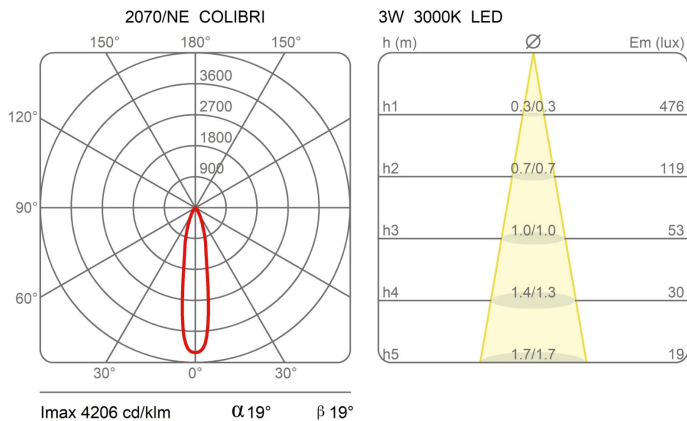

Family	Colibri
Typology	Pendant
Utilisation	Indoor

Dimensions

Lunghezza	100 cm
Diameter	2,5 cm
Power supply cable length	400 cm
Weight	1.5 Kg

Materials

Structure	aluminium	Diffuser	polycarbonate
Canopy	aluminium		

Photometric curves

Colour variant code

2070/NE

Black

Gallery