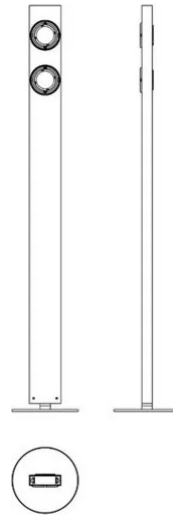

230V 2x 25 W 7500 lm (15000lm)

direct light

Standing lamp, direct/adjustable light. Aluminium structure painted, swivel on the base. LED light source integrated. Complete of electronic drivers inside the body lamp.

Available in two different light beams: medium and wide.

| | |
|-------------|--------|
| Family | Brick |
| Typology | Floor |
| Utilisation | Indoor |

Dimensions

| | |
|---------------------------|--------------|
| Height | 193 cm |
| Larghezza | 15 cm |
| Diameter | 32 (base) cm |
| Power supply cable length | 0 cm |
| Weight | 14 Kg |

Materials

| | | | |
|-----------|-----------|------|------|
| Structure | aluminium | Base | iron |
|-----------|-----------|------|------|

| | | | |
|-----------------------|-------------------------|--------------|----------------------|
| Voltage | 230V | 2 X Watt | 25 W |
| Power unit | Included | Lumen | 7500 lm (15000 lm) |
| Mounting Power Supply | Internal | CRI | >90 |
| Power supply | Electronic power supply | Duration | 50000 h |
| Non dimmable | | CCT | 3000 K |
| | | Energy class | D |