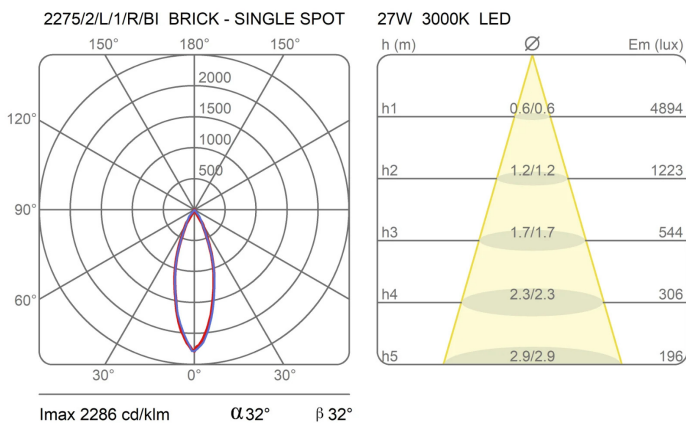

Certifications

EcoLabel

Photometric curves

Colour variant code

2275/2/L/1/R/BI

White

2275/2/L/1/R/NE

Black