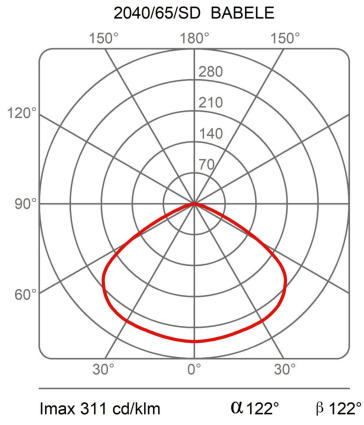

Babele

Ø 40 cm

Marc Sadler

colors

Typology Pendant
Utilisation Indoor

230V 15 W E27

direct light

diffuse light

Hanging lamp for direct light in turned aluminium and painted externally with different shades of micaceous color, golden inside. Suspended with steel cables, produced in 3 diameters: Ø 45cm, Ø 65cm and Ø 92cm.

Photometric curves

Colour variant code

2040/J

Micaceous

Gallery