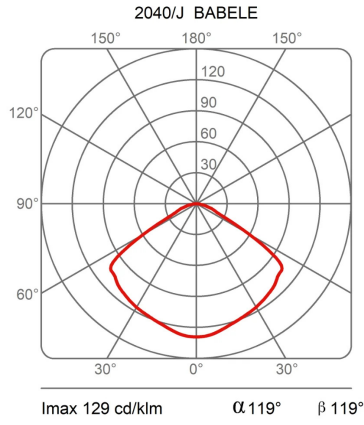

Photometric curves

Colour variant code

2040/J

Micaceous