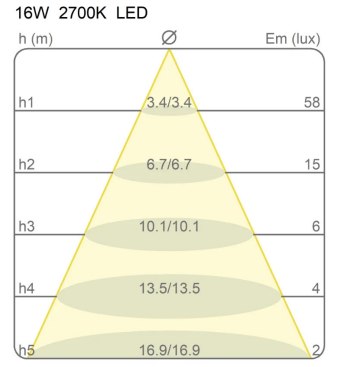

Photometric curves

Colour variant code

2040/J

Micaceous