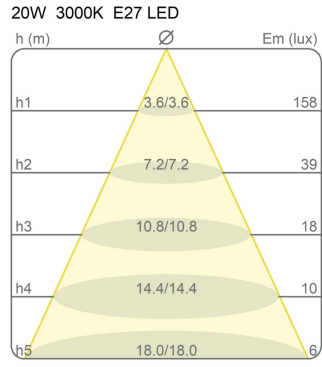

Photometric curves

Colour variant code

2040/J

Micaceous