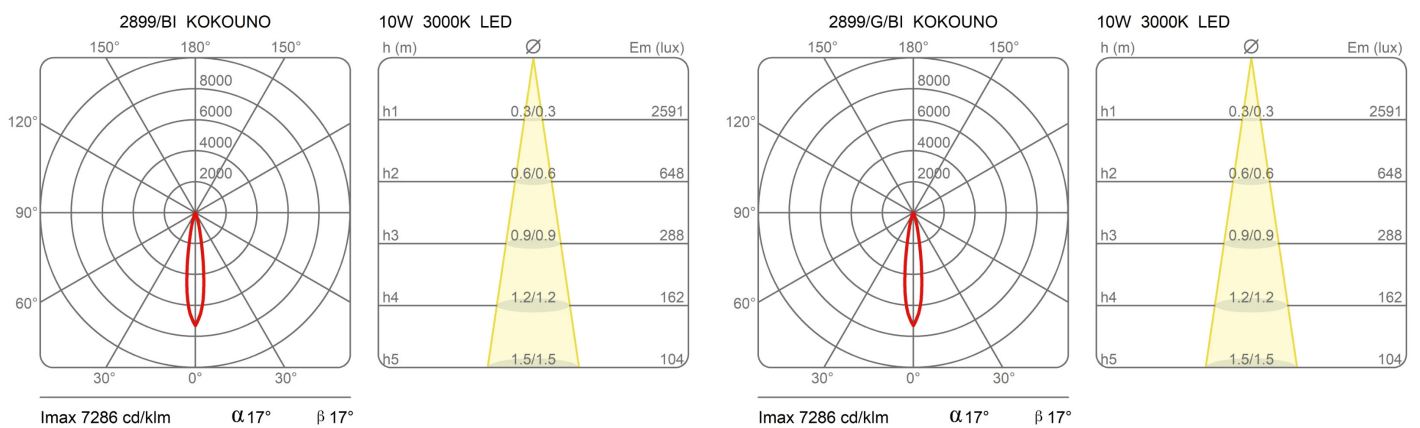

### Dimensions

Lunghezza	50 cm
Diameter	5,5 cm
Weight	1,5 Kg

### Materials

Structure	aluminium
-----------	-----------

Voltage	230V	Watt	8.6 W
Power unit	Included	Lumen	1080 lm
Mounting Power Supply	Indoor	CRI	>90
Power supply	Electronic power supply	Duration	50000 h
Non dimmable		CCT	3000 K
		Energy class	E

### Photometric curves

Colour variant code

2899/G/BI

White

2899/G/NE

Black

2899/G/BZ

Bronze