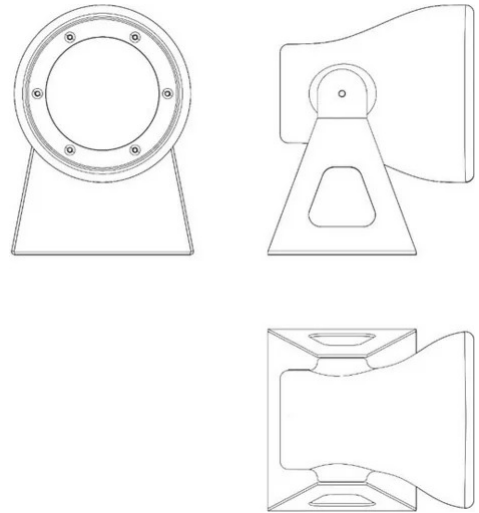

Minifrog

Emiliana Martinelli

colors

Typology Spotlight Floor

Utilisation External

230V 7 W 700 lm GU10

direct light

Outdoor lamp with adjustable direct light. With painted aluminium base. Lamp body moulded in polyethylene with rotational technology.

For LED bulb, complete with cable and plug.

Bulbs available cod.:

541Y beam wide

542Y beam medium

Available peg for the ground fixing (cod. 40192)

Family Minifrog
 Typology Spotlight Floor
 Utilisation External

Dimensions

Height 12 cm
 Profondità 12 cm
 Diameter 11 cm
 Weight 0.5 Kg

Materials

Structure	polyethylene	Diffuser	polycarbonate
Base	aluminium	Elementi	nylon

Voltage 230V
 Dimming No dimmable

Certifications