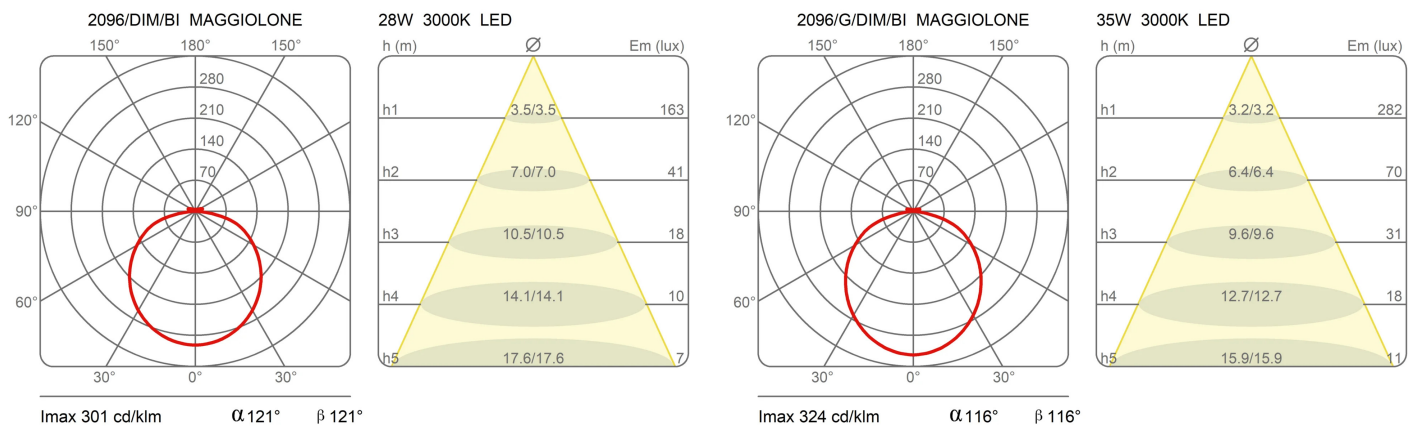

Certifications

Photometric curves