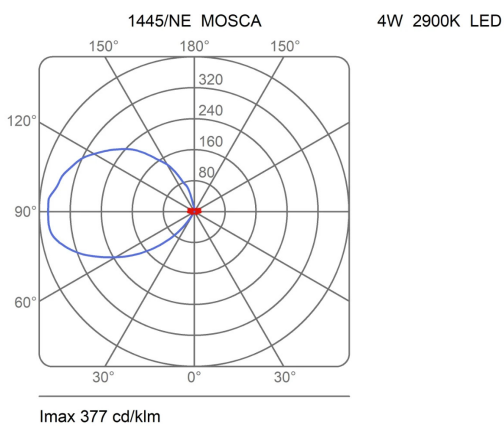

Mosca

Emiliana Martinelli

colors

Typology Wall
Utilisation Indoor

230V 4 W 495 lm

indirect light

Swivel wall lamp with indirect light. A luminous sign that rotates around the tubular body in aluminum painted. Electronic driver integrated in the lamp body.

Family	Mosca
Typology	Wall
Utilisation	Indoor

Dimensions

Profondità	20 cm
Diameter	4,5 - base 6,5 cm
Weight	0.8 Kg

Materials

Structure	aluminium	Diffuser	polycarbonate
Elementi	aluminium		

Voltage	230V	Watt	4 W
Power unit		Lumen	495 lm
Mounting Power Supply	Indoor	CRI	>80
Power supply	Electronic power supply	Duration	50000 h
Dimming	No dimmable	CCT	3000 K
		Energy class	F

Certifications

Photometric curves

Colour variant code

1445/NE

Black

Gallery