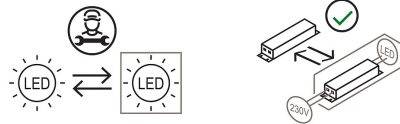

Certifications