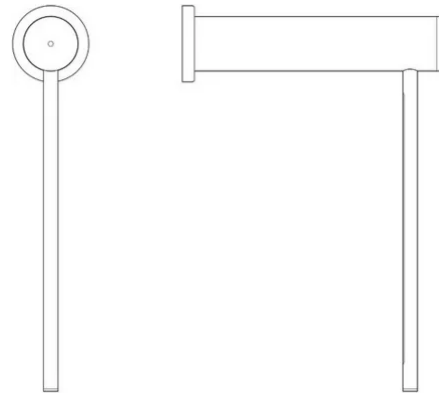

Mosca

Emiliana Martinelli

colors

Typology Wall
Utilisation Indoor

230V 4 W 495 lm

indirect light

Swivel wall lamp with indirect light. A luminous sign that rotates around the tubular body in aluminum painted. Electronic driver integrated in the lamp body.

Family	Mosca
Typology	Wall
Utilisation	Indoor

Dimensions

Profondità	20 cm
Diameter	4,5 - base 6,5 cm
Weight	0.8 Kg

Materials

Structure	aluminium	Diffuser	polycarbonate
Elementi	aluminium		

Voltage	230V	Watt	4 W
Power unit		Lumen	495 lm
Mounting Power Supply	Indoor	CRI	>80
Power supply	Electronic power supply	Duration	50000 h
Dimming	No dimmable	CCT	3000 K
		Energy class	F

Certifications

Photometric curves

Colour variant code

1445/NE

Black

Gallery