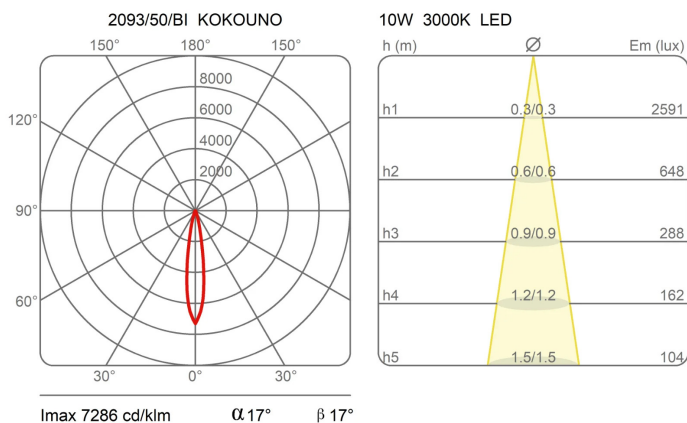

Family	Kokouno
Typology	Pendant
Utilisation	Indoor

Dimensions

Lunghezza	50 cm
Diameter	5,5 cm
Power supply cable length	400 cm
Weight	1.3 Kg

Materials

Structure	aluminium	Diffuser	polycarbonate
Canopy	aluminium		

EcoLabel

Photometric curves

Colour variant code

2093/50/BZ

Bronze

2093/50/BI

White

2093/50/NE