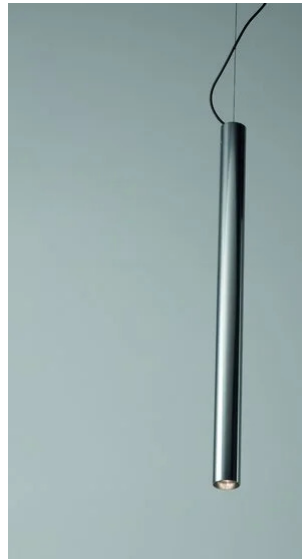

Kokouno

Tube aluminium H 50 cm

Studio PLS Design

colors

Typology Pendant
Utilisation Indoor

230V 8.6 W 1080 lm

direct light

Hanging lamp, direct light. Tubular structure in painted aluminum. Electronic driver included in the aluminum tubular.

Family	Kokouno
Typology	Pendant
Utilisation	Indoor

Dimensions

Lunghezza	50 cm
Diameter	5,5 cm
Power supply cable length	400 cm
Weight	1.3 Kg

Materials

Structure	aluminium	Diffuser	polycarbonate
Canopy	aluminium		

EcoLabel

Photometric curves

Colour variant code

2093/50/BZ

Bronze

2093/50/BI

White

2093/50/NE

Black

2093/50/AU

Pearl Gold

Gallery