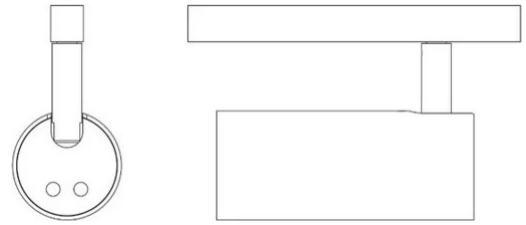

# Cip

Narrow beam - non dimmable

Emiliana Martinelli

colors

Typology      Spotlight  
Utilisation    Indoor

48V 8.6 W 1080 lm

direct light

A series of swivel spot for LED light source with various light beam openings, with electrified track attachment 48V. Painted aluminium structure. Hanging, to fix on the ceiling or recessed versions

### Dimensions

Height	9,5 cm
Profondità	13 cm
Diameter	5,5 cm
Weight	0.4 Kg