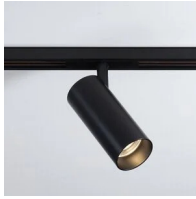

### Photometric curves

Colour variant code

1449/14/BI

White

1449/14/NE

Black

## Accessories

**592J**  
Electrified track

**520**  
Electrified track

**521**  
Electrified track

**591J**  
Electrified track

**519**  
Electrified track

**593J**  
Electrified track

**526**  
Hanging cable