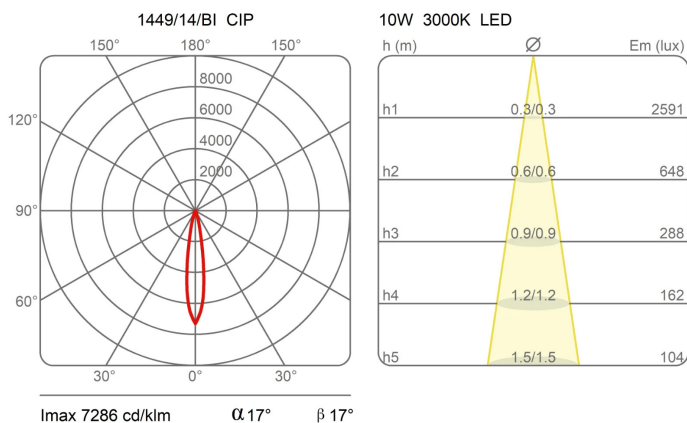

Certifications

Photometric curves