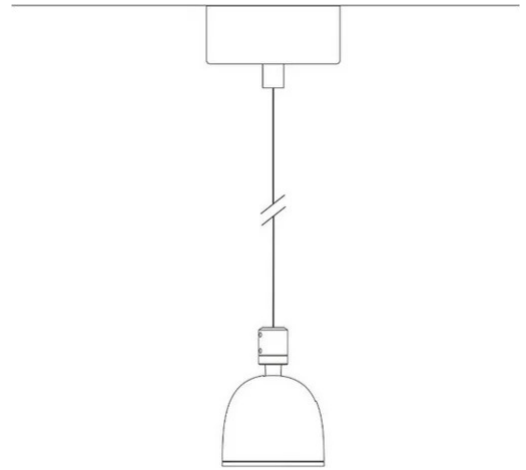

Sistema U

Medium beam

Studio Natural

colors

Typology Pendant
Utilisation Indoor

230V 13 W 1950 lm

direct light

Suspension lamp with direct light, adjustable. Painted aluminum structure. LED light source with optics in different light beams. With suspension cable and canopy for single suspension. Spot with remote driver.

Award

| | |
|-------------|-----------|
| Family | Sistema U |
| Typology | Pendant |
| Utilisation | Indoor |

**Dimensions**

| | |
|----------|--------|
| Height | 10 cm |
| Diameter | 7 cm |
| Weight | 0.5 Kg |