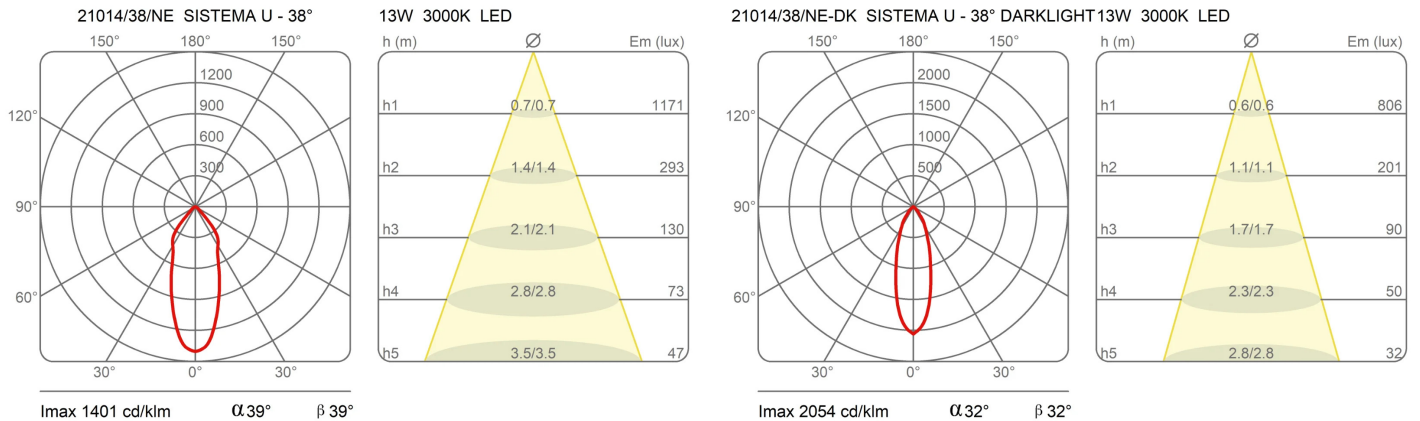

Certifications

EcoLabel

Photometric curves