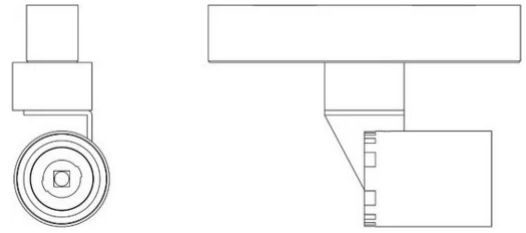

# Grillo For Electrified Track

Emiliana Martinelli

colors

Typology      Spotlight  
Utilisation    Indoor

48V 2x 8 W 840 lm (1680lm )

direct light

Grillo with adapter to be fixed to electrified track - 48V

Family Grillo for electrified track  
 Typology Spotlight  
 Utilisation Indoor

**Dimensions**

Lunghezza 4 cm  
 Diameter 3 cm  
 Weight 0.8 Kg

**Materials**

Structure aluminium

Voltage	48V	2 X Watt	8 W
Power unit	Excluded	Lumen	840 lm ( 1680 lm )
Mounting Power Supply	External	CRI	>80
Power supply	Electronic power supply	CCT	3000 K
Non dimmable		Energy class	