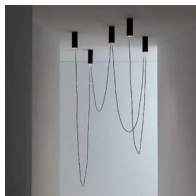

Colour variant code

40183/NE/BI

Black/white

40183/NE/RO

Black/red