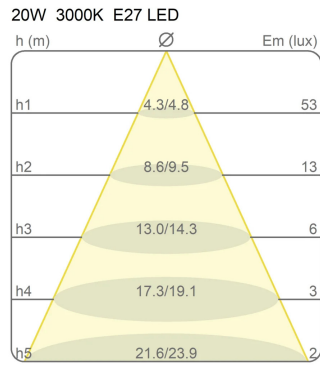

Photometric curves

Colour variant code

2760/35/I

White