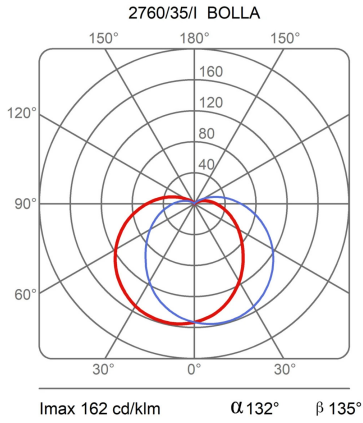

Bolla

Width 35 cm

Elio Martinelli

colors

Typology Ceiling
Utilisation Indoor

230V 15.5 W E27

diffuse light

Ceiling lamp diffused light. White opal methacrylate diffuser. Swivel supports for fix the diffuser anodized aluminum. For Led bulb. Available in three sizes.

Family	Bolla
Typology	Ceiling
Utilisation	Indoor

Dimensions

Height	15 cm
Larghezza	35 cm
Lunghezza	35 cm
Power supply cable length	0 cm
Weight	1.55 Kg

Materials

Diffuser	methacrylate O40	Base	iron
Elementi	aluminium		

Voltage	230V
Non dimmable	

Certifications

Photometric curves

Colour variant code

2760/35/I

White

Gallery