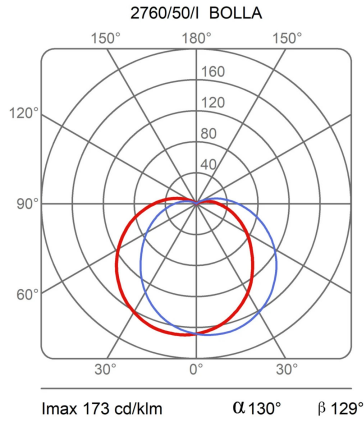

Bolla

Width 35 cm

Elio Martinelli

colors

Typology Ceiling
Utilisation Indoor

230V 15.5 W E27

diffuse light

Ceiling lamp diffused light. White opal methacrylate diffuser. Swivel supports for fix the diffuser anodized aluminum. For Led bulb. Available in three sizes.

Family	Bolla
Typology	Ceiling
Utilisation	Indoor

Dimensions

Height	15 cm
Larghezza	35 cm
Lunghezza	35 cm
Power supply cable length	0 cm
Weight	1.55 Kg

Materials

Diffuser	methacrylate O40	Base	iron
Elementi	aluminium		

Voltage	230V
Non dimmable	

Certifications

Photometric curves

Colour variant code

2760/35/I

White

Gallery