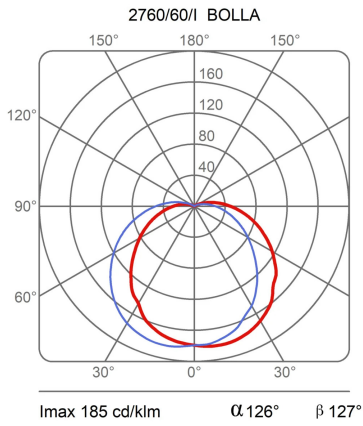

Bolla

Width 35 cm

Elio Martinelli

colors

Typology Ceiling
Utilisation Indoor

230V 15.5 W E27

diffuse light

Ceiling lamp diffused light. White opal methacrylate diffuser. Swivel supports for fix the diffuser anodized aluminum. For Led bulb. Available in three sizes.

Family	Bolla
Typology	Ceiling
Utilisation	Indoor

Dimensions

Height	15 cm
Larghezza	35 cm
Lunghezza	35 cm
Power supply cable length	0 cm
Weight	1.55 Kg

Materials

Diffuser	methacrylate O40	Base	iron
Elementi	aluminium		

Voltage	230V
Non dimmable	

Certifications

Photometric curves

Colour variant code

2760/35/I

White

Gallery