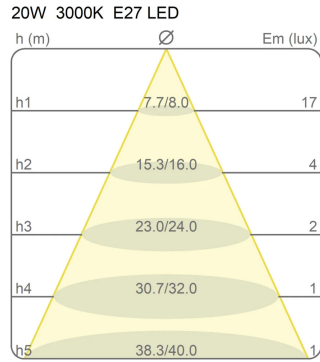

Bolla

Width 35 cm

Elio Martinelli

colors

Typology Ceiling
Utilisation Indoor

230V 15.5 W E27

diffuse light

Ceiling lamp diffused light. White opal methacrylate diffuser. Swivel supports for fix the diffuser anodized aluminum. For Led bulb. Available in three sizes.

Family	Bolla
Typology	Ceiling
Utilisation	Indoor

Dimensions

Height	15 cm
Larghezza	35 cm
Lunghezza	35 cm
Power supply cable length	0 cm
Weight	1.55 Kg

Materials

Diffuser	methacrylate O40	Base	iron
Elementi	aluminium		

Voltage	230V
Non dimmable	

Certifications

Photometric curves

Colour variant code

2760/35/I

White

Gallery