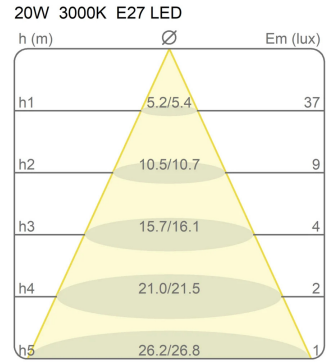

Bolla

Width 35 cm

Elio Martinelli

colors

Typology Ceiling
Utilisation Indoor

230V 15.5 W E27

diffuse light

Ceiling lamp diffused light. White opal methacrylate diffuser. Swivel supports for fix the diffuser anodized aluminum. For Led bulb. Available in three sizes.

Family	Bolla
Typology	Ceiling
Utilisation	Indoor

Dimensions

Height	15 cm
Larghezza	35 cm
Lunghezza	35 cm
Power supply cable length	0 cm
Weight	1.55 Kg

Materials

Diffuser	methacrylate O40	Base	iron
Elementi	aluminium		

Voltage	230V
Non dimmable	

Certifications

Photometric curves

Colour variant code

2760/35/I

White

Gallery