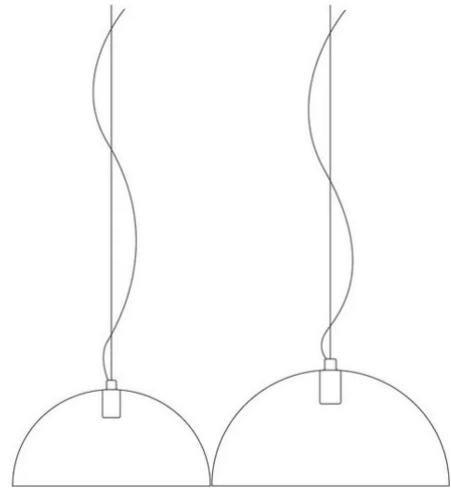

Bubbles

Ø 45 cm

Emiliana Martinelli

Elio Martinelli

colors

Typology Pendant
Utilisation Indoor

230V 15 W E27

diffuse light

Hanging lamp diffused light. Colour methacrylate diffuser. Chromed metal support. For Led bulb.

Family Bubbles
Typology Pendant
Utilisation Indoor

Dimensions

Diameter 45 cm
Power supply cable length 400 cm
Weight 2.5 Kg

Materials

Diffuser methacrylate Canopy aluminium

Voltage 230V
Non dimmable

Certifications

Colour variant code

2033/45/C/GI

Yellow

2033/45/C/AR