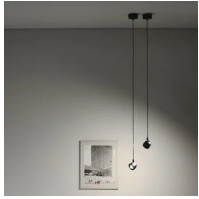

Suspension lamp with direct light, adjustable. Painted aluminum structure. LED light source with optics in different light beams. With suspension cable and canopy for single suspension. Spot with integrated driver.

Award

Family	Sistema U
Typology	Pendant
Utilisation	Indoor

Dimensions

Height	10 cm
Diameter	7 cm
Weight	0.5 Kg

Materials

Structure	aluminium	Diffuser	polycarbonate
-----------	-----------	----------	---------------

Photometric curves

Colour variant code

21013/38/NE

21013/38/BI

White

Black

Accessories

40087