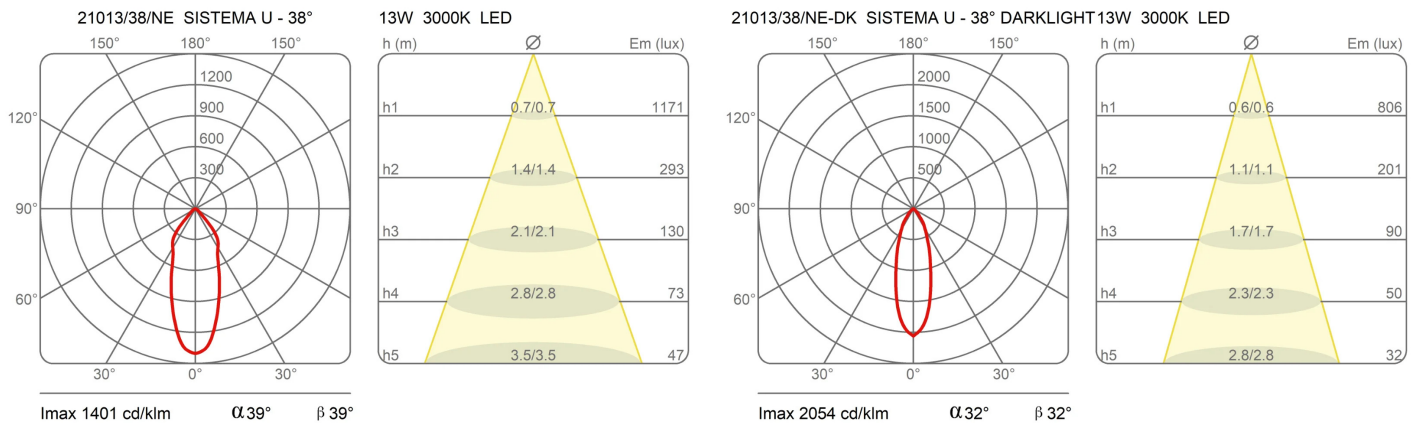

Certifications

Photometric curves