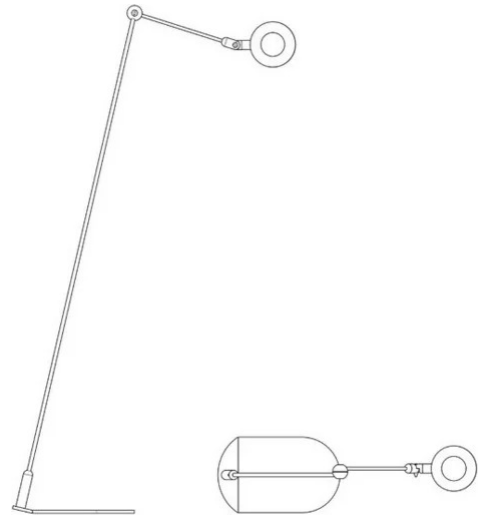

L'Amica

Emiliana Martinelli

colors

Typology Floor
Utilisation Indoor

230V 7.2 W 800 lm

direct light

indirect light

A floor version of the l'Amica table lamp, with adjustable arm and reflector to light your relaxation corner. Aluminum structure painted. LED light source integrated. Electronic driver on the plug.

Family	L'Amica
Typology	Floor
Utilisation	Indoor

Dimensions

Height	125 cm
Power supply cable length	150 cm
Weight	4.5 Kg

Materials

Structure	iron	Diffuser	methacrylate 040
Riflettore	aluminium	Base	iron
Elementi	nylon		

Voltage	230V	Watt	7.2 W
Power unit	Included	Lumen	800 lm
Mounting Power Supply	External	CRI	>80
Power supply	Electronic plug-in power supply	Duration	50000 h
Non dimmable		CCT	3000 K
		Energy class	F

Certifications

Colour variant code

2303/NE

Black

2303/VE

Green

Gallery