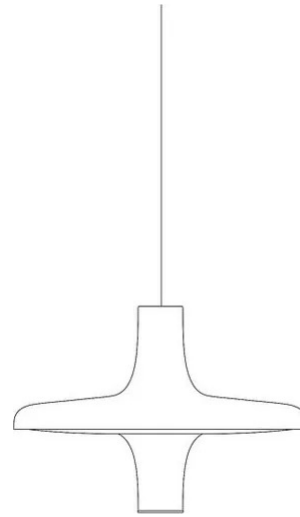

Award

Family	Avro
Typology	Pendant
Utilisation	Indoor

**Dimensions**

Height	25 cm
Diameter	35 cm
Power supply cable length	200 cm
Weight	2.9 Kg

**Materials**

Structure	aluminium	Diffuser	methacrylate 040
Canopy	aluminium		