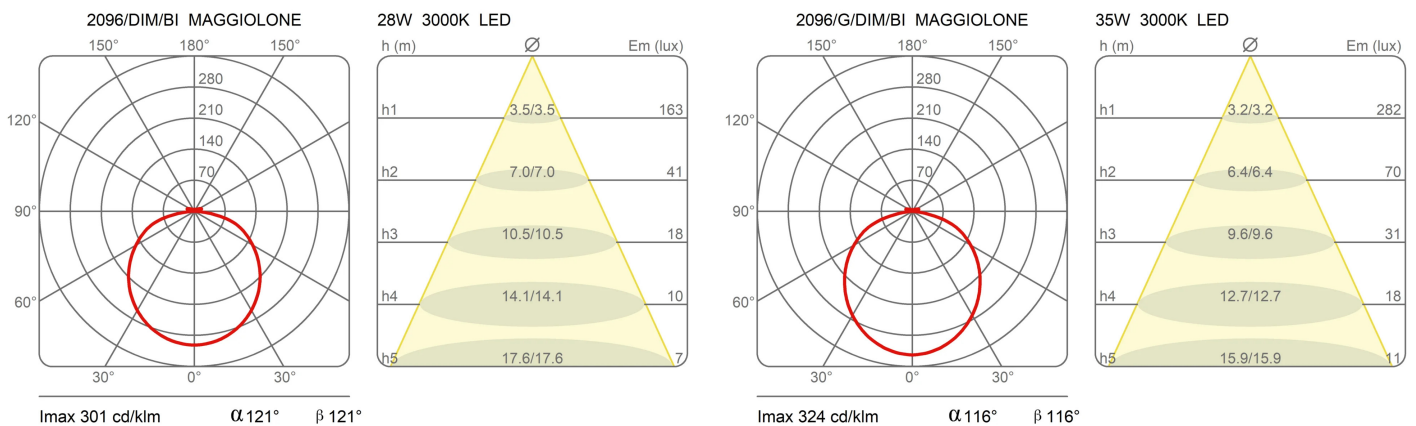

Certifications

Photometric curves