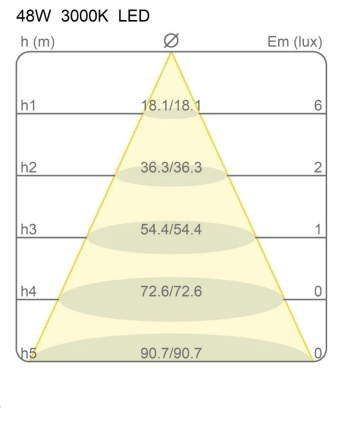

Light Module Ø 50 Cm Lunaop

3000K

Emiliana Martinelli

colors

Typology Pendant
Utilisation Indoor

24V 45.2 W 4144 lm

diffuse light

Hanging lamp, diameter 50cm, diffused light, coated aluminum structure in various finishes.
White frost methacrylate diffuser.

Canopy to be ordered separately available in accessories.

Award

Family	Light module Ø 50 cm Lunaop
Typology	Pendant
Utilisation	Indoor

Dimensions

Height	6,5 cm
Diameter	50 cm
Power supply cable length	400 cm
Weight	1,3 Kg

Materials

Structure	aluminium	Diffuser	methacrylate 040
-----------	-----------	----------	------------------

Voltage	24V	Watt	45,2 W
Power unit	Excluded	Lumen	4144 lm
Mounting Power Supply	External	CRI	>80
		CCT	3000 K
		Energy class	

Certifications

Photometric curves

Colour variant code

40001/3000/BI

●
White

40001/3000/NE

●
Black

40001/3000/AU