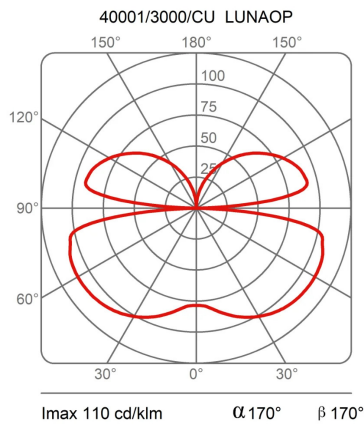

Photometric curves

Colour variant code

●
White

●
Black

●
Pearl Gold

40001/3000/BM

●
Bronze
Textured

40001/3000/OV

●
Vintage
Brass