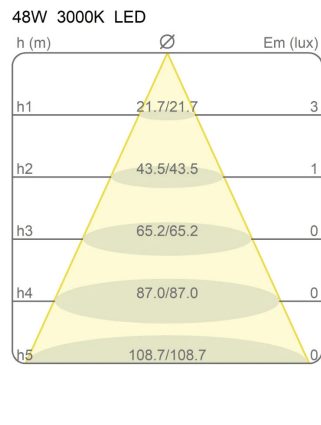

Light Module Ø 50 Cm Lunaop

3000K

Emiliana Martinelli

colors

Typology Pendant
Utilisation Indoor

24V 45.2 W 4144 lm

diffuse light

Hanging lamp, diameter 50cm, diffused light, coated aluminum structure in various finishes.
White frost methacrylate diffuser.

Canopy to be ordered separately available in accessories.

Award

Family	Light module Ø 50 cm Lunaop
Typology	Pendant
Utilisation	Indoor

Dimensions

Height	6,5 cm
Diameter	50 cm
Power supply cable length	400 cm
Weight	1,3 Kg

Materials

Structure	aluminium	Diffuser	methacrylate 040
-----------	-----------	----------	------------------

Voltage	24V	Watt	45,2 W
Power unit	Excluded	Lumen	4144 lm
Mounting Power Supply	External	CRI	>80
		CCT	3000 K
		Energy class	

Certifications

Photometric curves

Colour variant code

40001/3000/BI

●
White

40001/3000/NE

●
Black

40001/3000/AU