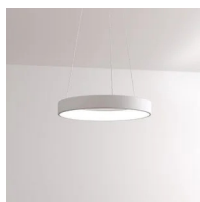

Light Module Ø 50 Cm Lunaop

3000K

Emiliana Martinelli

colors

Typology Pendant
Utilisation Indoor

24V 45.2 W 4144 lm

diffuse light

Hanging lamp, diameter 50cm, diffused light, coated aluminum structure in various finishes.
White frost methacrylate diffuser.

Canopy to be ordered separately available in accessories.

Award

Family	Light module Ø 50 cm Lunaop
Typology	Pendant
Utilisation	Indoor

Dimensions

Height	6,5 cm
Diameter	50 cm
Power supply cable length	400 cm
Weight	1,3 Kg

Certifications

Photometric curves

Colour variant code

40001/3000/BI

●
White

40001/3000/NE

●
Black

40001/3000/AU