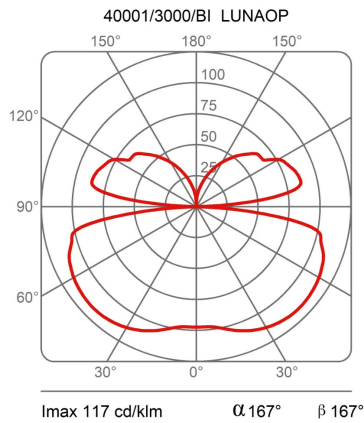

Photometric curves

Colour variant code

●
White

●
Black

●
Pearl Gold

40001/3000/BM

●
Bronze
Textured

40001/3000/OV

●
Vintage
Brass