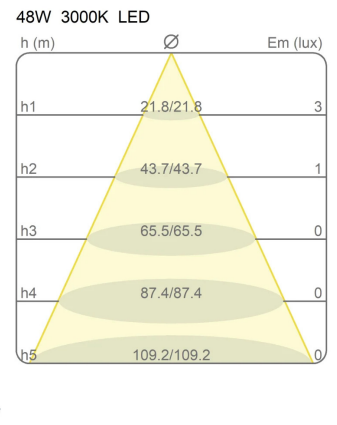

Photometric curves

Colour variant code

●
White

●
Black

●
Pearl Gold

40001/3000/BM

●
Bronze
Textured

40001/3000/OV

●
Vintage
Brass