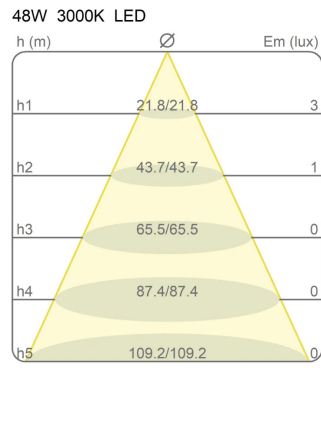

Light Module Ø 50 Cm Lunaop

3000K

Emiliana Martinelli

colors

Typology Pendant
Utilisation Indoor

24V 45.2 W 4144 lm

diffuse light

Hanging lamp, diameter 50cm, diffused light, coated aluminum structure in various finishes.
White frost methacrylate diffuser.

Canopy to be ordered separately available in accessories.

Award

Family	Light module Ø 50 cm Lunaop
Typology	Pendant
Utilisation	Indoor

Dimensions

Height	6,5 cm
Diameter	50 cm
Power supply cable length	400 cm
Weight	1,3 Kg

Materials

Structure	aluminium	Diffuser	methacrylate 040
-----------	-----------	----------	------------------

Voltage	24V	Watt	45,2 W
Power unit	Excluded	Lumen	4144 lm
Mounting Power Supply	External	CRI	>80
		CCT	3000 K
		Energy class	

Certifications

Photometric curves

Colour variant code

40001/3000/BI

●
White

40001/3000/NE

●
Black

40001/3000/AU