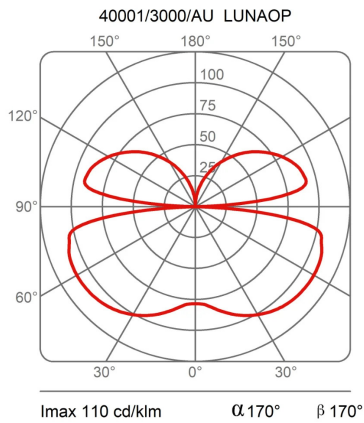

Photometric curves

Colour variant code

●
White

●
Black

●
Pearl Gold

40001/3000/BM

●
Bronze
Textured

40001/3000/OV

●
Vintage
Brass