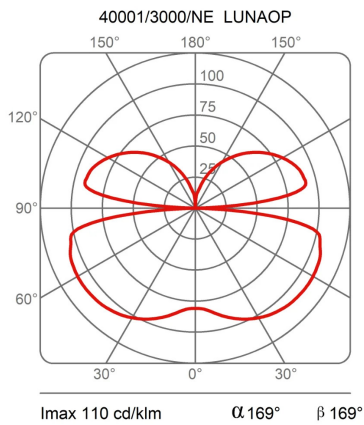

Photometric curves

Colour variant code

●
White

●
Black

●
Pearl Gold

40001/3000/BM

●
Bronze
Textured

40001/3000/OV

●
Vintage
Brass