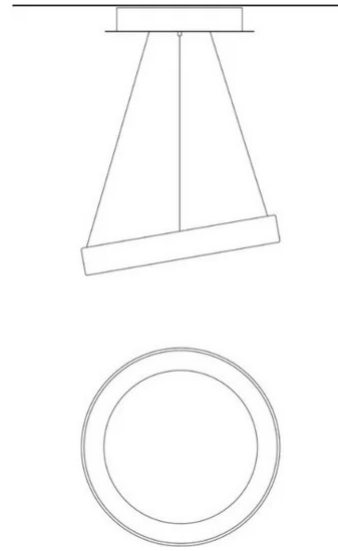

Light Module Ø 50 Cm Lunaop

3000K

Emiliana Martinelli

colors

Typology Pendant
Utilisation Indoor

24V 45.2 W 4144 lm

diffuse light

Hanging lamp, diameter 50cm, diffused light, coated aluminum structure in various finishes.
White frost methacrylate diffuser.

The structure needs to be connected to the ceiling through the canopy, both for the single version and for the version composed by more than one Lunaop. LED light source integrated, 4000K, 3000K or 2700K.

Canopy to be ordered separately available in accessories.

Award

Family	Light module Ø 50 cm Lunaop
Typology	Pendant
Utilisation	Indoor

Dimensions

Height	6,5 cm
Diameter	50 cm
Power supply cable length	400 cm
Weight	1,3 Kg